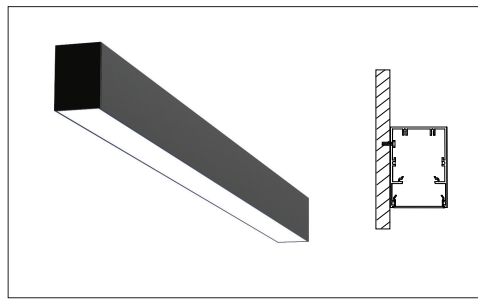

MOUNTING:

SURFACE MOUNT

SUSPENDED

RECESSED TRIMLESS

WALL MOUNT

WALL FLUSH

90° LEFT/90° RIGHT