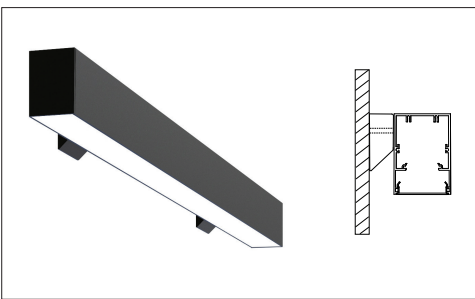

MOUNTING:

SURFACE MOUNT

SUSPENDED

RECESSED TRIMLESS

WALL MOUNT

WALL FLUSH

90° LEFT/90° RIGHT