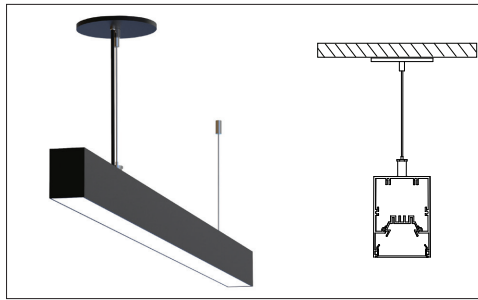

Size	L (LENGTH)
1 Foot	11.75 Inch
2 Feet	24.50 Inch
3 Feet	35.50 Inch
4 Feet	48.25 Inch
5 Feet	59.25 Inch
6 Feet	72.00 Inch
7 Feet	83.00 Inch
8 Feet	95.75 Inch

RADIANCE:

DIRECT DISTRIBUTION

UNEVEN DISTRIBUTION

MOUNTING:

SURFACE MOUNT

SUSPENDED

RECESSED TRIMLESS

WALL MOUNT

WALL FLUSH

90° LEFT/90° RIGHT