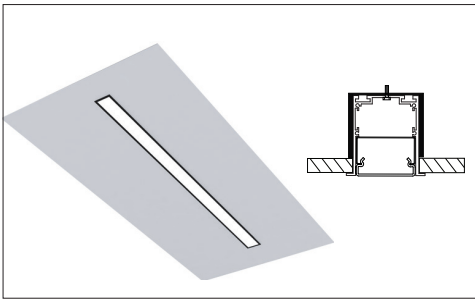

Watts	30K	35K	40K
5W	515 lm	525 lm	535 lm
7W	720 lm	735 lm	750 lm
10W	1030 lm	1050 lm	1080 lm

Project:

Type:

SIZE:

Size	L(CUTOUT)	L1(T-BAR)
1 Foot	11.75 Inch	11.75 Inch
2 Feet	22.75 Inch	23.75 Inch
3 Feet	33.75 Inch	35.75 Inch
4 Feet	44.75 Inch	47.75 Inch
5 Feet	55.75 Inch	59.75 Inch
6 Feet	66.75 Inch	71.75 Inch
7 Feet	77.75 Inch	83.75 Inch
8 Feet	88.75 Inch	95.75 Inch

RADIANCE:

DIRECT DISTRIBUTION

MOUNTING:

RECESSED

RECESSED T-BAR

90° IN (WALL TO CEILING)

90° LEFT/90° RIGHT