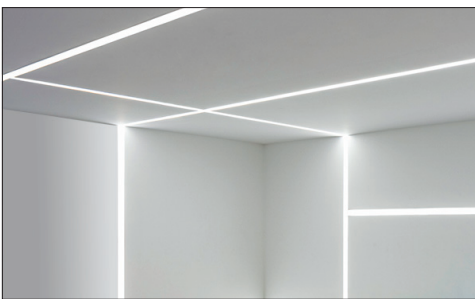

FEATURES:

- ✓ Architectural linear luminaire with direct distribution.
- ✓ Light source: LED board (5.5"/11"/22"/24").
- ✓ Even illumination is provided by variety of high efficiency optic lenses.
- ✓ Available for row mounted installations in various lengths.
- ✓ Suitable for recessed, recessed T-Bar and damp area installations.
- ✓ Extruded aluminum body comes in white, black or grey finish.
- ✓ Also available with various custom color options.
- ✓ LED Strips are rated for 60,000hrs. L80 with +90 CRI.
- ✓ Has a proven record in office, commercial and retail installations.
- ✓ Custom modifications are available.
- ✓ ED luminaires are certified to CSA and UL Standards.

RADIANCE:

DIRECT DISTRIBUTION

MOUNTING:

RECESSED

RECESSED T-BAR

90° IN (WALL TO CEILING)

90° LEFT/90° RIGHT