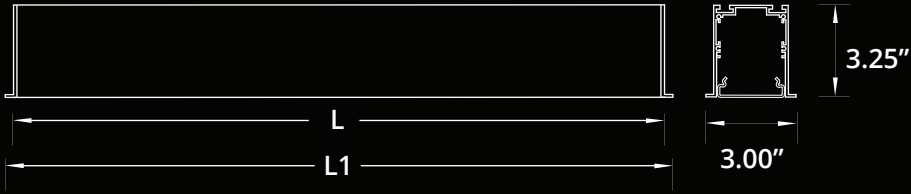

Watts	30K	35K	40K
5W	515 lm	525 lm	535 lm
7W	720 lm	735 lm	750 lm
10W	1030 lm	1050 lm	1080 lm

Project:

Type:

SIZE:

Size	L(CUTOUT)	L1(T-BAR)
1 Foot	11.75 Inch	11.75 Inch
2 Feet	22.75 Inch	23.75 Inch
3 Feet	33.75 Inch	35.75 Inch
4 Feet	44.75 Inch	47.75 Inch
5 Feet	55.75 Inch	59.75 Inch
6 Feet	66.75 Inch	71.75 Inch
7 Feet	77.75 Inch	83.75 Inch
8 Feet	88.75 Inch	95.75 Inch