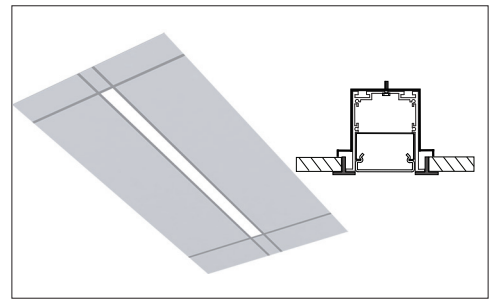

Watts	30K	35K	40K
5W	515 lm	525 lm	535 lm
7W	720 lm	735 lm	750 lm
10W	1030 lm	1050 lm	1080 lm

Project:

Type:

SIZE:

Size	L(CUTOUT)	L1(T-BAR)
1 Foot	11.75 Inch	11.75 Inch
2 Feet	22.75 Inch	23.75 Inch
3 Feet	33.75 Inch	35.75 Inch
4 Feet	44.75 Inch	47.75 Inch
5 Feet	55.75 Inch	59.75 Inch
6 Feet	66.75 Inch	71.75 Inch
7 Feet	77.75 Inch	83.75 Inch
8 Feet	88.75 Inch	95.75 Inch

RADIANCE:

DIRECT DISTRIBUTION

MOUNTING:

RECESSED

RECESSED T-BAR

90° IN (WALL TO CEILING)

90° LEFT/90° RIGHT