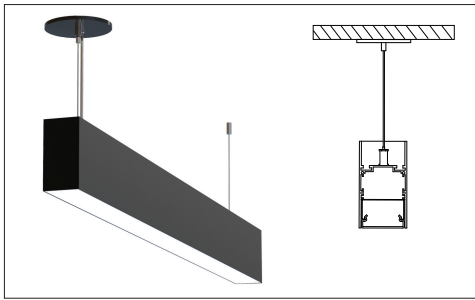

SIZE:

Size	L (LENGTH)
1 Foot	11.75 Inch
2 Feet	24.50 Inch
3 Feet	35.50 Inch
4 Feet	48.25 Inch
5 Feet	59.25 Inch
6 Feet	72.00 Inch
7 Feet	83.00 Inch
8 Feet	95.75 Inch

RADIANCE:

EVEN DISTRIBUTION

UNEVEN DISTRIBUTION

MOUNTING:

SUSPENDED

WALL FLUSH

WALL MOUNT

90° LEFT/90° RIGHT WITH