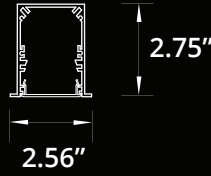

\* Available for 4Feet only (Actual length included).

**FINISH**

- WH - White
- BK - Black
- GR - Grey
- CF - Custom  RAL#

**CCT**

- 30K/90CRI - 3000Kelvin
- 35K/90CRI - 3500Kelvin
- 40K/90CRI - 4000Kelvin
- RGBW\*
- TW - Tunable White\*\*  
(2700K-6500K)

**LUMEN OUTPUT W/Ft:**

Watts	30K	35K	40K
5W	515 lm	525 lm	535 lm
7W	720 lm	735 lm	750 lm
10W	1030lm	1050 lm	1080 lm

Project:

Type:

**SIZE:**

Size	L(CUTOUT)	L1(T-BAR)
1 Foot	13.325 Inch	11.750 Inch
2 Feet	26.075 Inch	23.750 Inch
3 Feet	37.075 Inch	35.750 Inch
4 Feet	49.825 Inch	47.750 Inch
5 Feet	60.825 Inch	59.750 Inch
6 Feet	73.575 Inch	71.750 Inch
7 Feet	84.575 Inch	83.750 Inch
8 Feet	97.325 Inch	95.750 Inch

**RADIANCE:**

**DIRECT DISTRIBUTION**

**MOUNTING:**

RECESSED

RECESSED T-BAR

90° IN (WALL TO CEILING)

RECESSED-90° LEFT/90° RIGHT