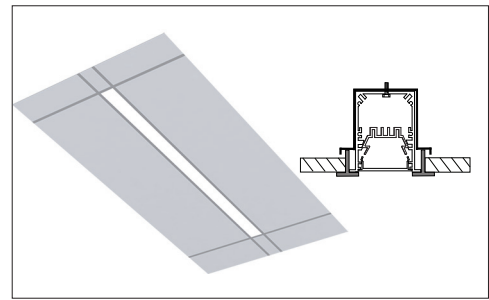

**RADIANCE:**

**DIRECT DISTRIBUTION**

**MOUNTING:**

RECESSED

RECESSED T-BAR

90° IN (WALL TO CEILING)

RECESSED-90° LEFT/90° RIGHT