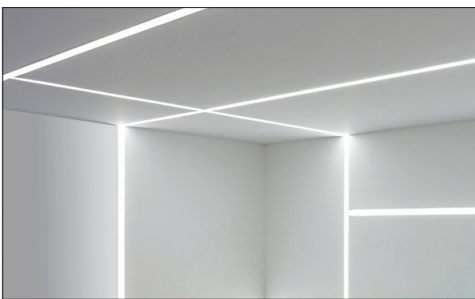

**FEATURES:**

- ✓ Architectural linear luminaire with direct distribution.
- ✓ Light source: LED board (5.5"/11"/22"/24").
- ✓ Even illumination is provided by variety of high efficiency optic lenses.
- ✓ Available for row mounted installations in various lengths.
- ✓ Suitable for recessed, recessed T-Bar and damp area installations.
- ✓ Extruded aluminum body comes in white, black or grey finish.
- ✓ Also available with various custom color options.
- ✓ LED Strips are rated for 60,000hrs. L80 with +90 CRI.
- ✓ Has a proven record in office, commercial and retail installations.
- ✓ Custom modifications are available.
- ✓ ED luminaires are certified to CSA and UL Standards.

**RADIANCE:**

**DIRECT DISTRIBUTION**

**MOUNTING:**

RECESSED

RECESSED T-BAR

90° IN (WALL TO CEILING)

RECESSED-90° LEFT/90° RIGHT