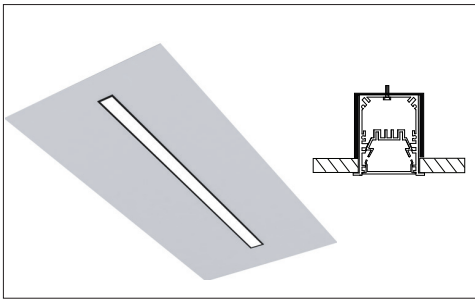

RADIANCE:

DIRECT DISTRIBUTION

MOUNTING:

RECESSED