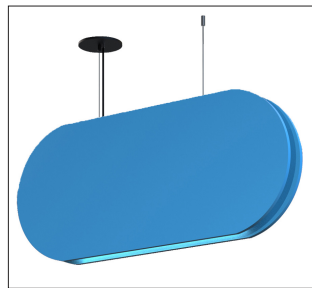

FEATURES:

- ✓ Architectural sound absorbing Eco Felt Acoustic panel.
- ✓ Made from recyclable plastic material available in different thicknesses.
- ✓ Class1 Fire rated with 0.7 Noise Reduction Coefficient/1" Acoustic.
- ✓ Light source: LED Board (5.5"/11"/22"/24").
- ✓ Diffused illumination is provided by frosted opal lens.
- ✓ Extruded aluminum body comes with built-in-driver and available in white, black or grey finish.
- ✓ Also available with custom colour options.
- ✓ LED Strips are rated for 60,000hrs. L80 with +90 CRI.
- ✓ Has a proven record in office, commercial and retail installations.
- ✓ Custom modifications are available.
- ✓ ED luminaires are certified to CSA and UL Standards. **reinventlight**

ACOUSTIC FINISH

LUMEN OUTPUT W/Ft:

Watts	30K	35K	40K
20W	2080 lm	2120 lm	2160 lm
30W	3115 lm	3180 lm	3245 lm
40W	4115 lm	4240 lm	4325 lm

Project:

Type:

SIZE:

RADIANCE:

DIRECT DISTRIBUTION

UNEVEN DISTRIBUTION

H - Height	S-Size	L - Luminare Length	W - Width
16 Inch = 15.75 Inch	36 Inch	22.80 Inch	2.75 Inch
18 Inch = 17.75 Inch	50 Inch	33.80 Inch	
24 Inch = 23.75 Inch	62 Inch	44.80 Inch	

FINISHES:

#01

#11

#26

#15

#25

#18

#32

#06