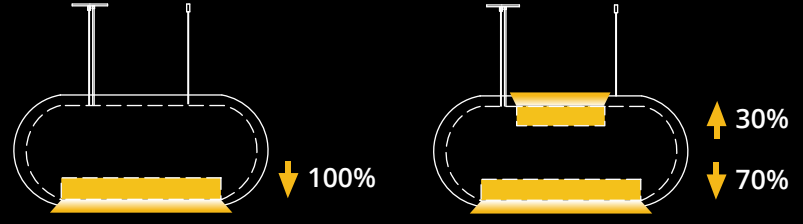

ACOUSTIC FINISH

LUMEN OUTPUT W/Ft:

Watts	30K	35K	40K
20W	2080 lm	2120 lm	2160 lm
30W	3115 lm	3180 lm	3245 lm
40W	4115 lm	4240 lm	4325 lm

Project:

Type:

SIZE:

RADIANCE:

DIRECT DISTRIBUTION

UNEVEN DISTRIBUTION

H - Height	S-Size	L - Luminare Length	W - Width
16 Inch = 15.75 Inch	36 Inch	22.80 Inch	2.75 Inch
18 Inch = 17.75 Inch	50 Inch	33.80 Inch	
24 Inch = 23.75 Inch	62 Inch	44.80 Inch	

FINISHES: