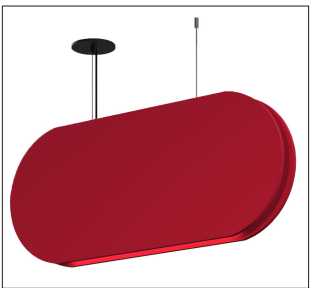

FEATURES:

- ✓ Architectural sound absorbing Eco Felt Acoustic panel.
- ✓ Made from recyclable plastic material available in different thicknesses.
- ✓ Class1 Fire rated with 0.7 Noise Reduction Coefficient/1" Acoustic.
- ✓ Light source: LED Board (5.5"/11"/22"/24").
- ✓ Diffused illumination is provided by frosted opal lens.
- ✓ Extruded aluminum body comes with built-in-driver and available in white, black or grey finish.
- ✓ Also available with custom colour options.
- ✓ LED Strips are rated for 60,000hrs. L80 with +90 CRI.
- ✓ Has a proven record in office, commercial and retail installations.
- ✓ Custom modifications are available.
- ✓ ED luminaires are certified to CSA and UL Standards. **reinventlight**

UNEVEN DISTRIBUTION

H - Height	S-Size	L - Luminare Length	W - Width
16 Inch = 15.75 Inch	36 Inch	22.80 Inch	2.75 Inch
18 Inch = 17.75 Inch	50 Inch	33.80 Inch	
24 Inch = 23.75 Inch	62 Inch	44.80 Inch	

FINISHES:

#01

#11

#26

#15

#25

#18

#32

#06