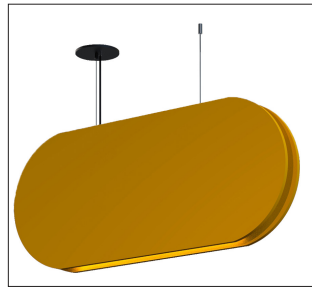

SIZE:

RADIANCE:

H - Height	S-Size	L - Luminare Length	W - Width
16 Inch = 15.75 Inch	36 Inch	22.80 Inch	2.75 Inch
18 Inch = 17.75 Inch	50 Inch	33.80 Inch	
24 Inch = 23.75 Inch	62 Inch	44.80 Inch	

FINISHES:

#11