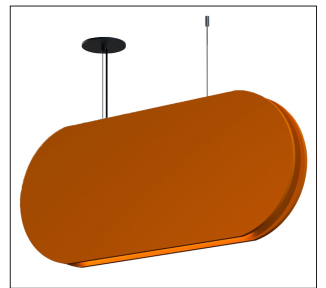

FEATURES:

- ✓ Architectural sound absorbing Eco Felt Acoustic panel.
- ✓ Made from recyclable plastic material available in different thicknesses.
- ✓ Class1 Fire rated with 0.7 Noise Reduction Coefficient/1" Acoustic.
- ✓ Light source: LED Board (5.5"/11"/22"/24").
- ✓ Diffused illumination is provided by frosted opal lens.
- ✓ Extruded aluminum body comes with built-in-driver and available in white, black or grey finish.
- ✓ Also available with custom colour options.
- ✓ LED Strips are rated for 60,000hrs. L80 with +90 CRI.
- ✓ Has a proven record in office, commercial and retail installations.
- ✓ Custom modifications are available.
- ✓ ED luminaires are certified to CSA and UL Standards. **reinventlight**

UNEVEN DISTRIBUTION

H - Height	S-Size	L - Luminare Length	W - Width
16 Inch = 15.75 Inch	36 Inch	22.80 Inch	2.75 Inch
18 Inch = 17.75 Inch	50 Inch	33.80 Inch	
24 Inch = 23.75 Inch	62 Inch	44.80 Inch	

FINISHES:

#01

#11

#26

#15

#25

#18

#32

#06