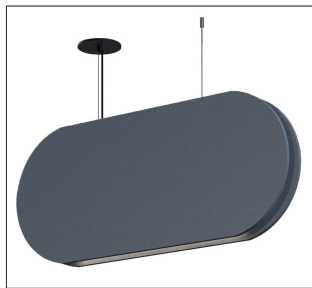

FEATURES:

- ✓ Architectural sound absorbing Eco Felt Acoustic panel.
- ✓ Made from recyclable plastic material available in different thicknesses.
- ✓ Class1 Fire rated with 0.7 Noise Reduction Coefficient/1" Acoustic.
- ✓ Light source: LED Board (5.5"/11"/22"/24").
- ✓ Diffused illumination is provided by frosted opal lens.
- ✓ Extruded aluminum body comes with built-in-driver and available in white, black or grey finish.
- ✓ Also available with custom colour options.
- ✓ LED Strips are rated for 60,000hrs. L80 with +90 CRI.
- ✓ Has a proven record in office, commercial and retail installations.
- ✓ Custom modifications are available.
- ✓ ED luminaires are certified to CSA and UL Standards. **reinventlight**

#01

#11

#26

#15

#25

#18

#32

#06