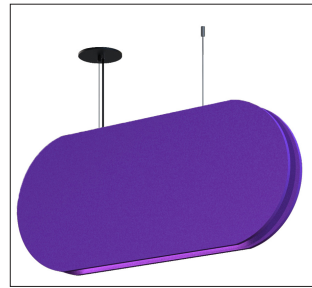

FEATURES:

- ✓ Architectural sound absorbing Eco Felt Acoustic panel.
- ✓ Made from recyclable plastic material available in different thicknesses.
- ✓ Class1 Fire rated with 0.7 Noise Reduction Coefficient/1" Acoustic.
- ✓ Light source: LED Board (5.5"/11"/22"/24").
- ✓ Diffused illumination is provided by frosted opal lens.
- ✓ Extruded aluminum body comes with built-in-driver and available in white, black or grey finish.
- ✓ Also available with custom colour options.
- ✓ LED Strips are rated for 60,000hrs. L80 with +90 CRI.
- ✓ Has a proven record in office, commercial and retail installations.
- ✓ Custom modifications are available.
- ✓ ED luminaires are certified to CSA and UL Standards. **reinventlight**

ACOUSTIC FINISH

LUMEN OUTPUT W/Ft:

Watts	30K	35K	40K
20W	2080 lm	2120 lm	2160 lm
30W	3115 lm	3180 lm	3245 lm
40W	4115 lm	4240 lm	4325 lm

Project:

Type:

SIZE:

RADIANCE:

DIRECT DISTRIBUTION

UNEVEN DISTRIBUTION

H - Height	S-Size	L - Luminare Length	W - Width
16 Inch = 15.75 Inch	36 Inch	22.80 Inch	2.75 Inch
18 Inch = 17.75 Inch	50 Inch	33.80 Inch	
24 Inch = 23.75 Inch	62 Inch	44.80 Inch	

FINISHES:

#01

#11

#26

#15

#25

#18

#32

#06