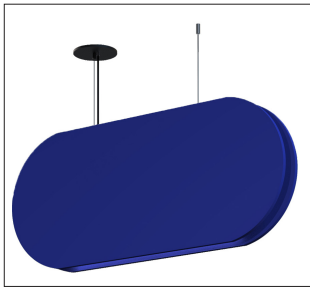

FEATURES:

- ✓ Architectural sound absorbing Eco Felt Acoustic panel.
- ✓ Made from recyclable plastic material available in different thicknesses.
- ✓ Class1 Fire rated with 0.7 Noise Reduction Coefficient/1" Acoustic.
- ✓ Light source: LED Board (5.5"/11"/22"/24").
- ✓ Diffused illumination is provided by frosted opal lens.
- ✓ Extruded aluminum body comes with built-in-driver and available in white, black or grey finish.
- ✓ Also available with custom colour options.
- ✓ LED Strips are rated for 60,000hrs. L80 with +90 CRI.
- ✓ Has a proven record in office, commercial and retail installations.
- ✓ Custom modifications are available.
- ✓ ED luminaires are certified to CSA and UL Standards. **reinventlight**

ACOUSTIC FINISH

LUMEN OUTPUT W/Ft:

Watts	30K	35K	40K
20W	2080 lm	2120 lm	2160 lm
30W	3115 lm	3180 lm	3245 lm
40W	4115 lm	4240 lm	4325 lm

Project:

Type:

SIZE:

RADIANCE:

DIRECT DISTRIBUTION

UNEVEN DISTRIBUTION

H - Height	S-Size	L - Luminare Length	W - Width
16 Inch = 15.75 Inch	36 Inch	22.80 Inch	2.75 Inch
18 Inch = 17.75 Inch	50 Inch	33.80 Inch	
24 Inch = 23.75 Inch	62 Inch	44.80 Inch	

FINISHES: