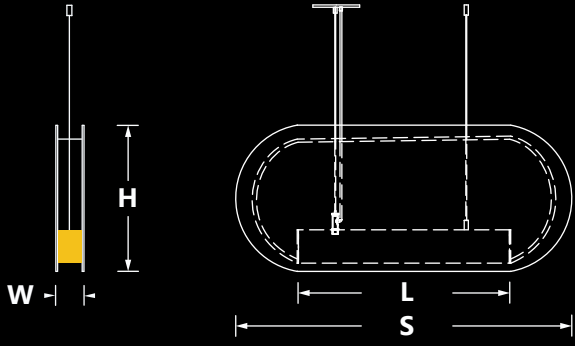

SIZE:

RADIANCE:

H - Height	S-Size	L - Luminare Length	W - Width
16 Inch = 15.75 Inch	36 Inch	22.80 Inch	2.75 Inch
18 Inch = 17.75 Inch	50 Inch	33.80 Inch	
24 Inch = 23.75 Inch	62 Inch	44.80 Inch	

FINISHES: