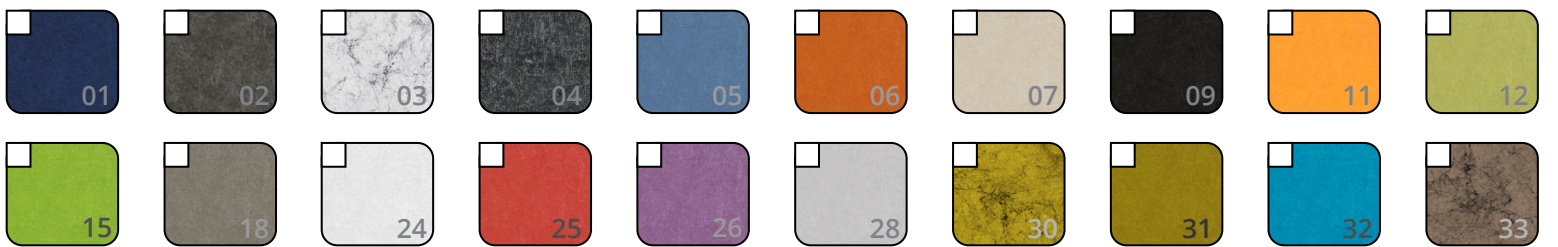

ACOUSTIC FINISH

LUMEN OUTPUT W/Ft:

Watts	30K	35K	40K
20W	2080 lm	2120 lm	2160 lm
30W	3115 lm	3180 lm	3245 lm
40W	4115 lm	4240 lm	4325 lm

Project:

Type: