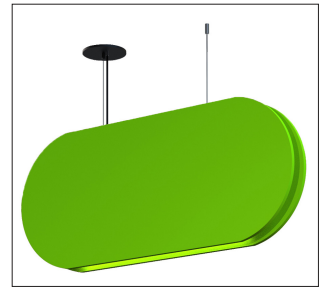

FEATURES:

- ✓ Architectural sound absorbing Eco Felt Acoustic panel.
- ✓ Made from recyclable plastic material available in different thicknesses.
- ✓ Class1 Fire rated with 0.7 Noise Reduction Coefficient/1" Acoustic.
- ✓ Light source: LED Board (5.5"/11"/22"/24").
- ✓ Diffused illumination is provided by frosted opal lens.
- ✓ Extruded aluminum body comes with built-in-driver and available in white, black or grey finish.
- ✓ Also available with custom colour options.
- ✓ LED Strips are rated for 60,000hrs. L80 with +90 CRI.
- ✓ Has a proven record in office, commercial and retail installations.
- ✓ Custom modifications are available.
- ✓ ED luminaires are certified to CSA and UL Standards. **reinventlight**

ACOUSTIC FINISH

LUMEN OUTPUT W/Ft:

Watts	30K	35K	40K
20W	2080 lm	2120 lm	2160 lm
30W	3115 lm	3180 lm	3245 lm
40W	4115 lm	4240 lm	4325 lm

Project:

Type:

SIZE:

RADIANCE:

DIRECT DISTRIBUTION

UNEVEN DISTRIBUTION

H - Height	S-Size	L - Luminare Length	W - Width
16 Inch = 15.75 Inch	36 Inch	22.80 Inch	2.75 Inch
18 Inch = 17.75 Inch	50 Inch	33.80 Inch	
24 Inch = 23.75 Inch	62 Inch	44.80 Inch	

FINISHES:

#01

#11

#26

#15

#25

#18

#32

#06