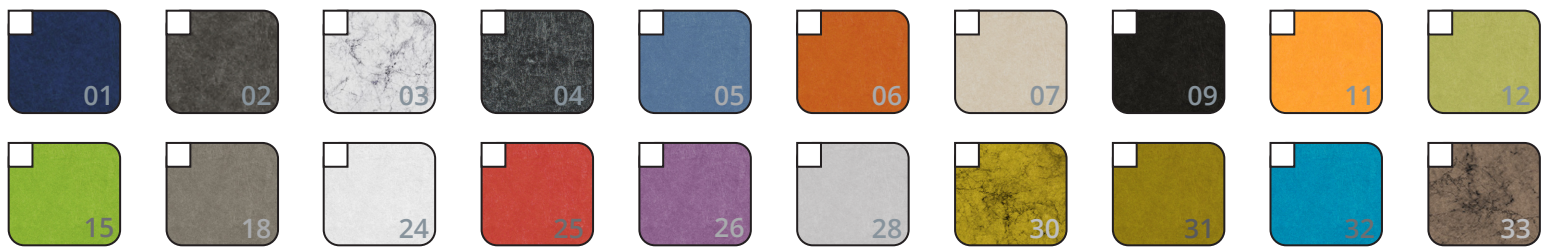

ACOUSTIC FINISH*

* Please specify Acoustic Trim & Body finish, for example (09/26)

LUMEN OUTPUT:

Watts	30K	35K	40K
15W	1400 lm	1430 lm	1460 lm
20W	1910 lm	1950 lm	1990 lm
25W	2350 lm	2400 lm	2450 lm

Project:

Type: