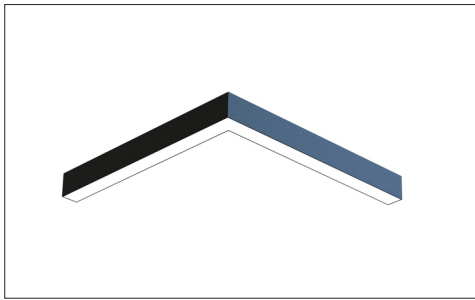

**LUMEN OUTPUT:**

Watts	30K	35K	40K
25W	2610 lm	2650 lm	2690 lm
50W	5150 lm	5250 lm	5380 lm
75W	7720 lm	7875 lm	8030 lm

Declare.

Project:

Type:

**SIZE:**

Size	LxW
2x2 Feet	18.00x33.40 Inch
3x3 Feet	25.80x48.97 Inch
4x4 Feet	33.57x64.54 Inch

**RADIANCE:**

**DIRECT DISTRIBUTION**

↓ 100%

**INDIRECT DISTRIBUTION**

↑ 100%

**MOUNTING:**

**SURFACE MOUNT**

**SUSPENDED**