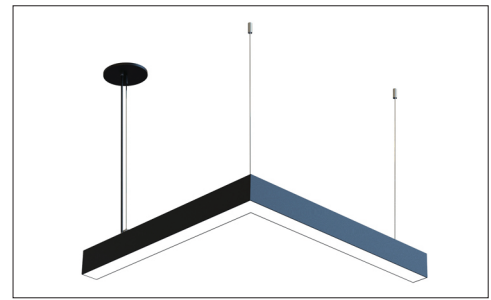

**LUMEN OUTPUT:**

Watts	30K	35K	40K
25W	2610 lm	2650 lm	2690 lm
50W	5150 lm	5250 lm	5380 lm
75W	7720 lm	7875 lm	8030 lm

Declare.

Project:

Type:

**SIZE:**

Size	LxW
2x2 Feet	18.00x33.40 Inch
3x3 Feet	25.80x48.97 Inch
4x4 Feet	33.57x64.54 Inch

**RADIANCE:**

**DIRECT DISTRIBUTION**

↓ 100%

**INDIRECT DISTRIBUTION**

↑ 100%

**MOUNTING:**

**SURFACE MOUNT**

**SUSPENDED**

**WALL MOUNT**

**RECESSED TRIMLESS**