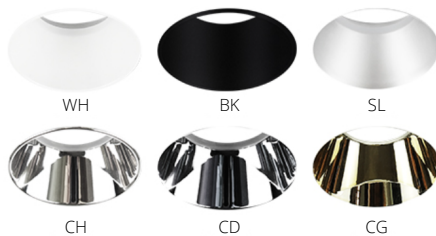

**FEATURES:**

- ✓ Architectural luminaire with direct lighting distribution.
- ✓ Light source: COB LED.
- ✓ High efficiency metalized integral reflector is available with 15° Spot, 25° Narrow Flood or 40° Flood Beam angle.
- ✓ Available with optional flat frame plate for NC installation.
- ✓ Suitable for recessed insulated ceilings or damp locations.
- ✓ Round adjustable trim can rotate 350° or tilted up to 30°.
- ✓ LED spot is rated for 60,000hrs. L70 with +90 CRI.
- ✓ Has a proven record in office, commercial and retail installations.
- ✓ Custom modifications are available.
- ✓ ED luminaires are certified to CSA and UL Standards.

- SP - Spot
- NF - Narrow Flood
- FL - Flood

**LOUVER**

- WH - White
- BK - Black
- SL - Silver
- CH - Chrome
- CD - Chrome Dark
- CG - Chrome Gold

**TRIM**

- WH - White
- BK - Black

**CCT**

- 30K - 3000Kelvin/90CRI
- 35K - 3500Kelvin/90CRI
- 40K - 4000Kelvin/90CRI