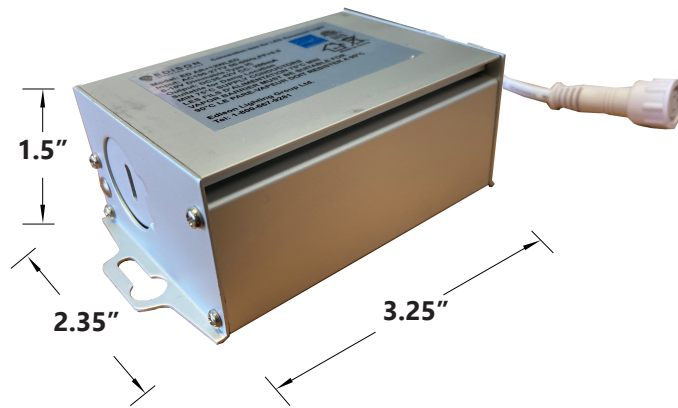

**FEATURES:**

- ✓ Architectural luminaire with direct lighting distribution.
- ✓ Light source: COB LED.
- ✓ High efficiency metalized integral reflector is available with 15° Spot, 25° Narrow Flood or 40° Flood Beam angle.
- ✓ Available with optional flat frame plate for NC installation.
- ✓ Suitable for recessed insulated ceilings or damp locations.
- ✓ Round adjustable trim can rotate 350° or tilted up to 30°.
- ✓ LED spot is rated for 60,000hrs. L70 with +90 CRI.
- ✓ Has a proven record in office, commercial and retail installations.
- ✓ Custom modifications are available.
- ✓ ED luminaires are certified to CSA and UL Standards.

\*Other options are available.

**DIMENSIONS:**

Height	Width	Cut Out
3.625"	3.36"	2.937"

**LUMEN OUTPUT:**

Watts	30K	35K	40K
8W	700 lm	720 lm	740 lm
12W	1050 lm	1080 lm	1110 lm

Project:

Type:

**DRIVER BOX:**