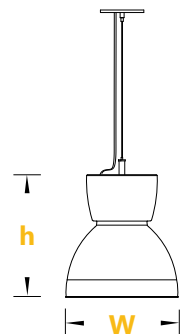

reinventlight

SPECIFICATION:

Enter the Product Code into the boxes above.

SOURCE

- 17W LED
- 34W LED

RADIANCE

- DD - Direct (100%Down)
- *Light Distribution.

VOLTAGE

*Please specify required Length.

REFLECTOR

- AL - Aluminum
- PR - Prismatic

FINISH

- WH - White
- BK - Black
- GR - Grey

CCT

- 30K/90CRI - 3000Kelvin
- 35K/90CRI - 3500Kelvin
- 40K/90CRI - 4000Kelvin

*Other options are available.

DIMENSIONS:

Height	Width
13.75"	12.25"

LUMEN OUTPUT:

Watts	30K	35K	40K
17W	1950 lm	2000 lm	2050 lm
34W	3900 lm	4000 lm	4100 lm

Project:

Type: