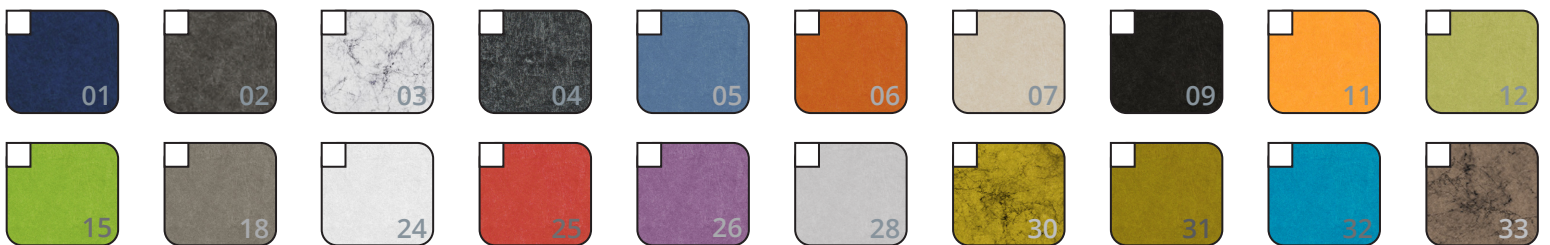

LENS

- CL - Clear Lens
- OP - Opal

ED PIPE+ FINISH

- WH - White
 - BK - Black
 - GR - Grey*
- *Supply with White Cord & Canopy

CCT

- 30K/90CRI - 3000Kelvin
 - 35K/90CRI - 3500Kelvin
 - 40K/90CRI - 4000Kelvin
- *Other options are available.

ACOUSTIC FINISH

LUMEN OUTPUT:

Watts	30K	35K	40K
10W	930 lm	950 lm	990 lm
15W	1395 lm	1425 lm	1475 lm
20W	1860 lm	1900 lm	1940 lm

Project:

Type:

SIZE:

Type	Height	Width
Tear Drop - TD	18.00 Inch (17.75 Inch)	18.00 Inch
Rectangle - RC		
Buttercup - BC		
Vase - VA	16.00 Inch (15.75 Inch)	24.00 Inch
Sphere - SP		
Tulip - TU		
Coronate - CO		
Star - SR		