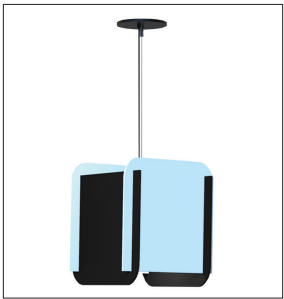

SIZE:

L - Length	W - Width	H - Height
12.00 Inch	12.00 Inch	12.00 Inch = 11.75 Inch
16.00 Inch	16.00 Inch	16.00 Inch = 15.75 Inch
24.00 Inch	24.00 Inch	24.00 Inch = 23.75 Inch

FINISHES:

(05/09)