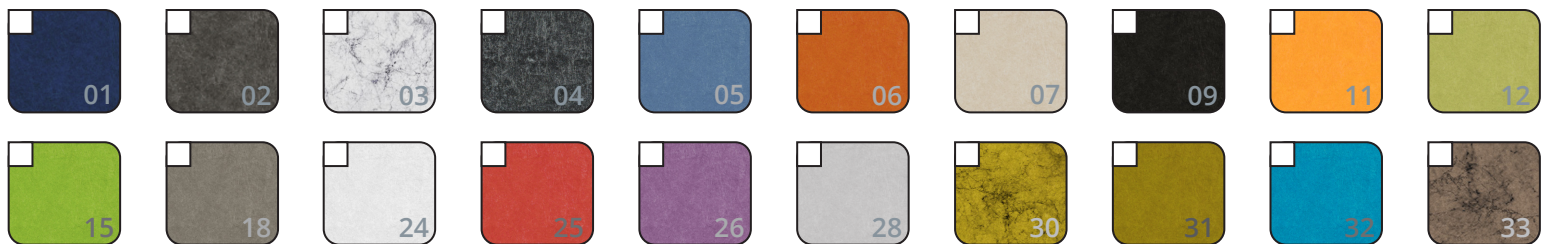

ACOUSTIC FINISH*

* Please specify Sides, for example (09/15)

LUMEN OUTPUT:

Watts	30K	35K	40K
15W	1400 lm	1430 lm	1460 lm
20W	1910 lm	1950 lm	1990 lm
25W	2350 lm	2400 lm	2450 lm

Project:

Type: