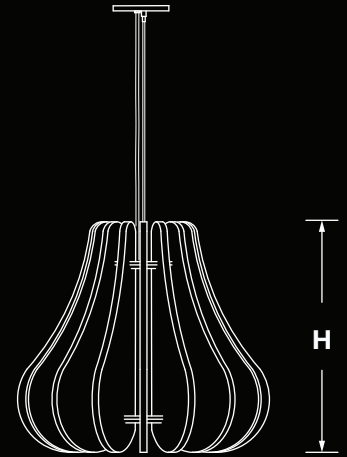

FEATURES:

- ✓ Architectural acoustic luminaire with direct lighting distribution.
- ✓ Light source: COB LED.
- ✓ High efficiency integral reflector combined with opal lens insert provides excellent lighting distribution.
- ✓ Extruded aluminum body comes with white, black or grey finish.
- ✓ Removable fin shaped Eco-Felt Baffles are attached to the top and face plate.
- ✓ Available in two standard sizes with various baffle shapes.
- ✓ Class1 Fire rated with 0.7 Noise Reduction Coefficient/1" Acoustic.
- ✓ LED Spot is rated for 60,000hrs. L70 with +90 CRI.
- ✓ Suitable for suspended installations.
- ✓ Custom finishes and modifications are available.
- ✓ ED luminaires are certified to CSA and UL Standards. **reinventlight**

CCT

- 30K - 3000Kelvin/90CRI
- 35K - 3500Kelvin/90CRI
- 40K - 4000Kelvin/90CRI

*Other options are available.

ACOUSTIC FINISH

LUMEN OUTPUT:

Watts	30K	35K	40K
10W	930 lm	950 lm	990 lm
15W	1395 lm	1425 lm	1475 lm
20W	1860 lm	1900 lm	1940 lm

Project:

Type:

SIZE:

Type	Height	Width
Tear Drop - TD	18.00 Inch (17.75 Inch)	18.00 Inch
Rectangle - RC		
Buttercup - BC		
Vase - VA	16.00 Inch (15.75 Inch)	24.00 Inch
Sphere - SP		
Tulip - TU		
Coronate - CO		
Star - SR		