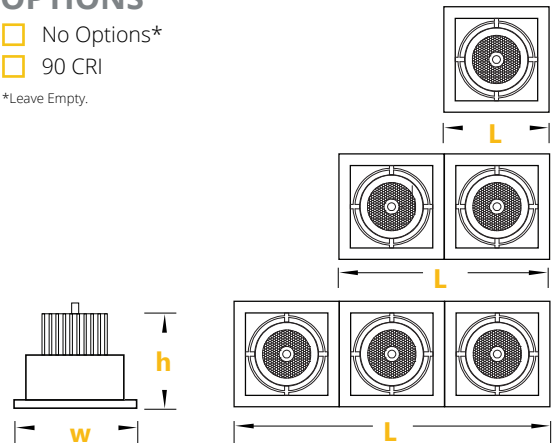

TRIM

- WH - White
- BK- Black
- GR - Grey

CCT

- 30K - 3000Kelvin
- 35K - 3500Kelvin
- 40K - 4000Kelvin

*Other options are available.

OPTIONS

- No Options*
- 90 CRI

*Leave Empty.

DIMENSIONS:

Size	Height	Width	Length	Cut Out
Single	5.938"	7.09"	7.09"	6.25x6.25"
Double	5.938"	7.09"	14.17"	6.25"x12.25"
Triple	5.938"	7.09"	21.26"	6.25"x20.25"

LUMEN OUTPUT:

Watts	30K	35K	40K
10W	1050 lm	1070 lm	1090 lm
15W	1570 lm	1605 lm	1640 lm
20W	2090 lm	2145 lm	2200lm