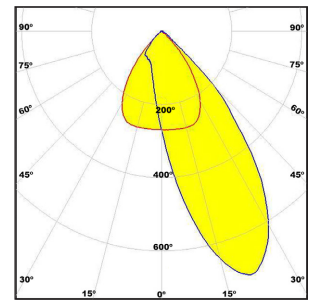

## SIZE:

Size	L (LENGTH)	LED Strips
1 Feet	11.311 Inch	1x11"
2 Feet	22.294 Inch	2x11"
3 Feet	33.277 Inch	3x11"
4 Feet	44.260 Inch	4x11"
5 Feet	55.243 Inch	5x11"
6 Feet	66.226 Inch	6x11"
7 Feet	77.209 Inch	7x11"
8 Feet	88.192 Inch	8x11"

### UNEVEN DISTRIBUTION

## MOUNTING:

SURFACE MOUNT

SUSPENDED

WALL MOUNT

## BEAMS:

REGULAR BEAM

FLOOD BEAM

ASYMMETRIC BEAM