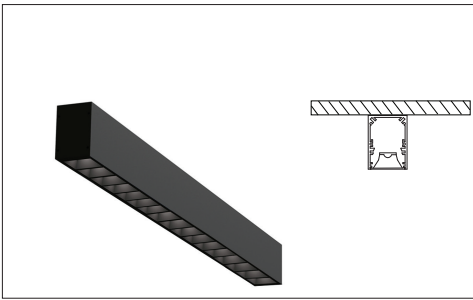

MOUNTING:

SURFACE MOUNT