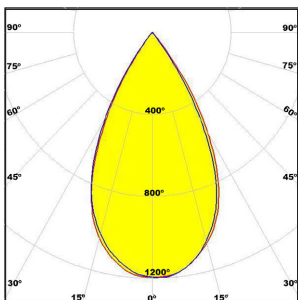

## SIZE:

Size	L (LENGTH)	LED Strips
1 Feet	11.311 Inch	1x11"
2 Feet	22.294 Inch	2x11"
3 Feet	33.277 Inch	3x11"
4 Feet	44.260 Inch	4x11"
5 Feet	55.243 Inch	5x11"
6 Feet	66.226 Inch	6x11"
7 Feet	77.209 Inch	7x11"
8 Feet	88.192 Inch	8x11"

### UNEVEN DISTRIBUTION

## MOUNTING:

SURFACE MOUNT

SUSPENDED

WALL MOUNT

## BEAMS:

REGULAR BEAM

FLOOD BEAM

ASYMMETRIC BEAM