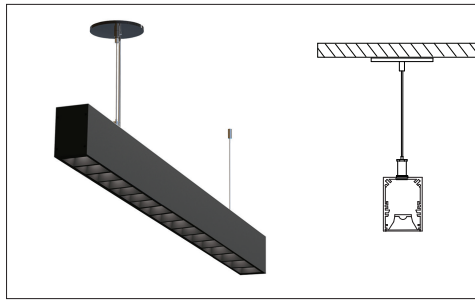

SIZE:

Size	L (LENGTH)	LED Strips
1 Feet	11.311 Inch	1x11"
2 Feet	22.294 Inch	2x11"
3 Feet	33.277 Inch	3x11"
4 Feet	44.260 Inch	4x11"
5 Feet	55.243 Inch	5x11"
6 Feet	66.226 Inch	6x11"
7 Feet	77.209 Inch	7x11"
8 Feet	88.192 Inch	8x11"

RADIANCE:

DIRECT DISTRIBUTION

UNEVEN DISTRIBUTION

MOUNTING:

SURFACE MOUNT

SUSPENDED

WALL MOUNT

BEAMS: