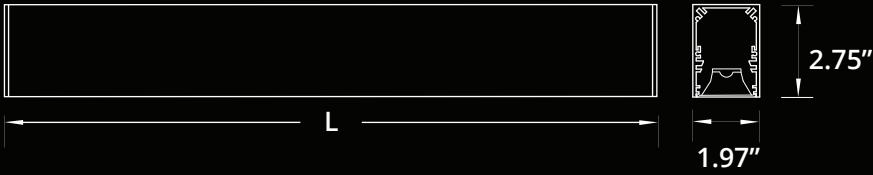

## FEATURES:

- ✓ Architectural linear luminaire with direct or direct/indirect distribution.
- ✓ Light source: 11" LED Modular board.
- ✓ Dark Optic provides superior lighting distribution with precise low glare illumination.
- ✓ Offered with regular 50°/16UGR, flood 80°/19UGR or asymmetric beam angle.
- ✓ Available for row mounted installations in various lengths.
- ✓ Suitable for surface, suspended, recessed and wall mount installations.
- ✓ Extruded aluminum body comes with white, black or grey finish.
- ✓ Also available with custom color options.
- ✓ LED's are rated for 60,000hrs. L80 with +90CRI.
- ✓ Has a proven record in office, commercial and retail installations.
- ✓ Custom modifications are available.
- ✓ ED luminaires are certified to CSA and UL Standards. **reinventlight**

## LUMEN OUTPUT W/Ft:

Watts	30K	35K	40K
5W	610 lm	625 lm	640 lm
7W	855 lm	875 lm	895 lm
10W	1225lm	1250 lm	1275 lm

**Project:**

**Type:**

Specifications are subject to change without notice. Every effort has been made for accuracy and errors are unintentional.

## SIZE:

Size	L (LENGTH)	LED Strips
1 Feet	11.311 Inch	1x11"
2 Feet	22.294 Inch	2x11"
3 Feet	33.277 Inch	3x11"
4 Feet	44.260 Inch	4x11"
5 Feet	55.243 Inch	5x11"
6 Feet	66.226 Inch	6x11"
7 Feet	77.209 Inch	7x11"
8 Feet	88.192 Inch	8x11"