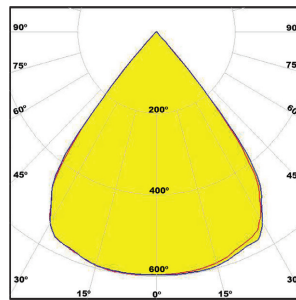

## SIZE:

Size	L (LENGTH)	LED Strips
1 Feet	11.311 Inch	1x11"
2 Feet	22.294 Inch	2x11"
3 Feet	33.277 Inch	3x11"
4 Feet	44.260 Inch	4x11"
5 Feet	55.243 Inch	5x11"
6 Feet	66.226 Inch	6x11"
7 Feet	77.209 Inch	7x11"
8 Feet	88.192 Inch	8x11"

### UNEVEN DISTRIBUTION

## MOUNTING:

SURFACE MOUNT

SUSPENDED

WALL MOUNT

## BEAMS:

REGULAR BEAM

FLOOD BEAM

ASYMMETRIC BEAM