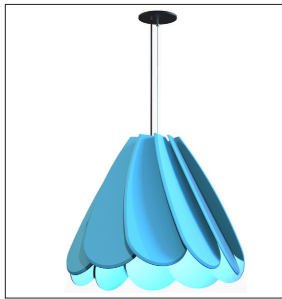

SIZE:

H - Height	Diameter
12 Inch = 11.75 Inch	16.00 Inch
18 Inch = 17.75 Inch	24.00 Inch

FINISHES:

(32)