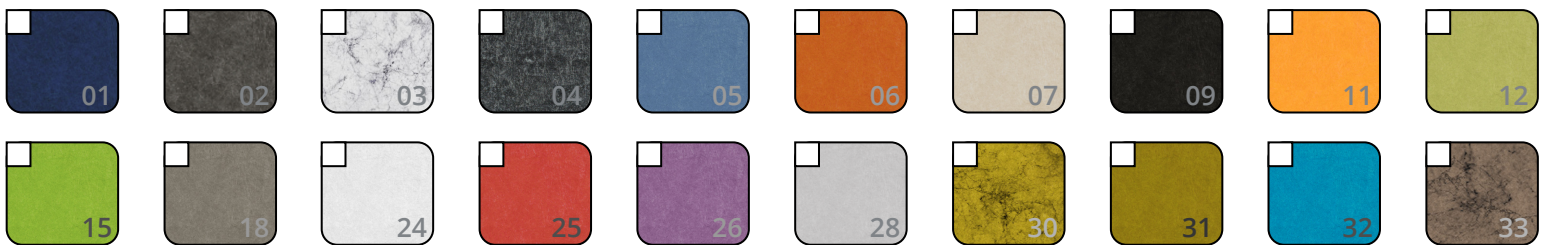

LOUVER

- WH - White
- BK - Black

ED TUBE FINISH

- WH - White
 - BK - Black
 - GR - Grey*
- *Supply with White Cord & Canopy

CCT

- 30K/90CRI - 3000Kelvin
 - 35K/90CRI - 3500Kelvin
 - 40K/90CRI - 4000Kelvin
- *Other options are available.

ACOUSTIC FINISH*

* Please specify Acoustic Layers & Bottom Plate finish, for example (01/04)

LUMEN OUTPUT:

Watts	30K	35K	40K
15W	1400 lm	1430 lm	1460 lm
20W	1910 lm	1950 lm	1990 lm
25W	2350 lm	2400 lm	2450 lm