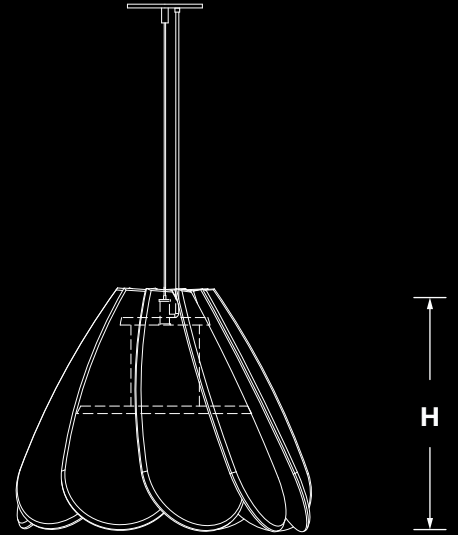

LOUVER

- WH - White
- BK - Black

ED TUBE FINISH

- WH - White
 - BK - Black
 - GR - Grey*
- *Supply with White Cord & Canopy

CCT

- 30K/90CRI - 3000Kelvin
 - 35K/90CRI - 3500Kelvin
 - 40K/90CRI - 4000Kelvin
- *Other options are available.

ACOUSTIC FINISH*

* Please specify Acoustic Layers & Bottom Plate finish, for example (01/04)

LUMEN OUTPUT:

Watts	30K	35K	40K
15W	1400 lm	1430 lm	1460 lm
20W	1910 lm	1950 lm	1990 lm
25W	2350 lm	2400 lm	2450 lm

Project:

Type:

SIZE:

H - Height	Diameter
12 Inch = 11.75 Inch	16.00 Inch
18 Inch = 17.75 Inch	24.00 Inch

FINISHES:

(01)

(11)

(26)