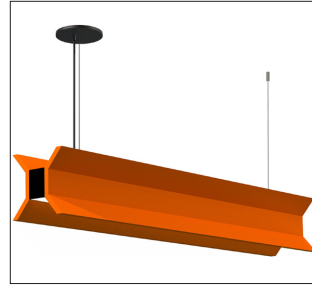

XS - X DESIGN