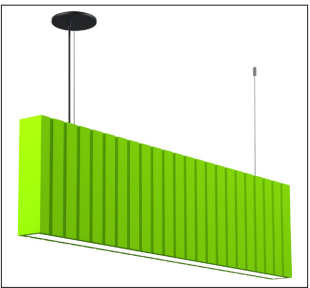

FLUSH VCUT FINISHES:

#15