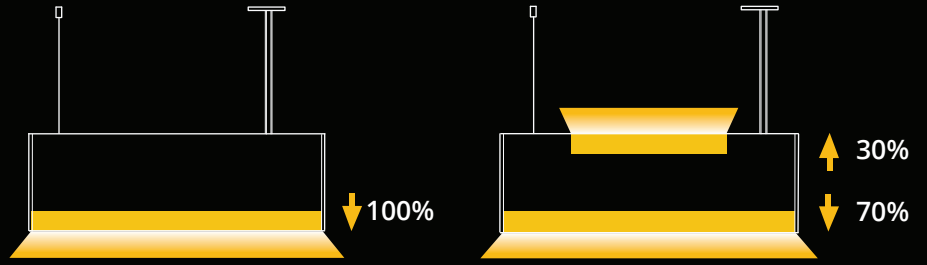

FEATURES:

- ✓ Architectural sound absorbing Eco Felt Acoustic panel.
- ✓ Made from recyclable plastic material available in different thicknesses.
- ✓ Class1 Fire rated with 0.7 Noise Reduction Coefficient / 1" Acoustic.
- ✓ Light source: LED Board (5.5"/11"/22"/24").
- ✓ Diffused illumination is provided by frosted opal lens.
- ✓ Extruded aluminum body comes with built-in-driver and available in white, black or grey finish.
- ✓ Also available with custom colour options.
- ✓ LED Strips are rated for 60,000hrs. L80 with +90 CRI.
- ✓ Has a proven record in office, commercial and retail installations.
- ✓ Custom modifications are available.
- ✓ ED luminaires are certified to CSA and UL Standards. **reinventlight**

ACOUSTIC FINISH

LUMEN OUTPUT W/Ft:

Watts	30K	35K	40K
5W	515 lm	525 lm	535 lm
7W	720 lm	735 lm	750 lm
10W	1030lm	1050 lm	1080 lm

Project:

Type:

SIZE:

FR - FLUSH REGULAR

RADIANCE:

DIRECT DISTRIBUTION

UNEVEN DISTRIBUTION

H-Height	S-Size	W-Width
12 Inch = 11.75 Inch	4 Feet = 47.75 Inch	3.00 Inch
16 Inch = 15.75 Inch	6 Feet = 71.75 Inch	
24 Inch = 23.75 Inch	8 Feet = 95.75Inch	

DESIGN: