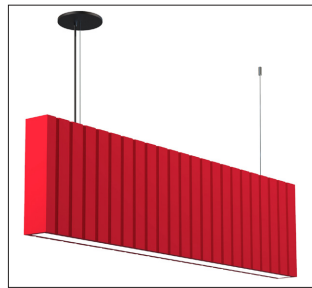

SIZE:

RADIANCE:

H-Height	S-Size	W-Width
12 Inch = 11.75 Inch	4 Feet = 47.75 Inch	3.00 Inch
16 Inch = 15.75 Inch	6 Feet = 71.75 Inch	
24 Inch = 23.75 Inch	8 Feet = 95.75Inch	

DESIGN:

FLUSH VCUT FINISHES:

#25