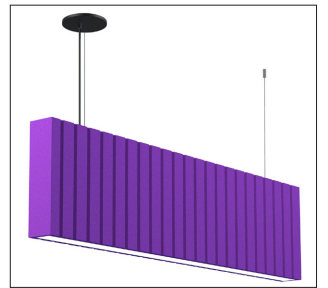

SIZE:

RADIANCE:

H-Height	S-Size	W-Width
12 Inch = 11.75 Inch	4 Feet = 47.75 Inch	3.00 Inch
16 Inch = 15.75 Inch	6 Feet = 71.75 Inch	
24 Inch = 23.75 Inch	8 Feet = 95.75Inch	

DESIGN:

FLUSH VCUT FINISHES:

#26