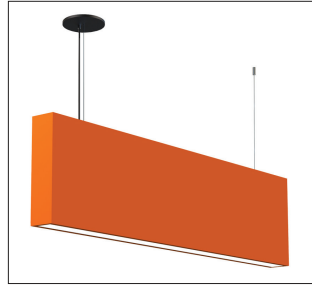

FR - FLUSH REGULAR