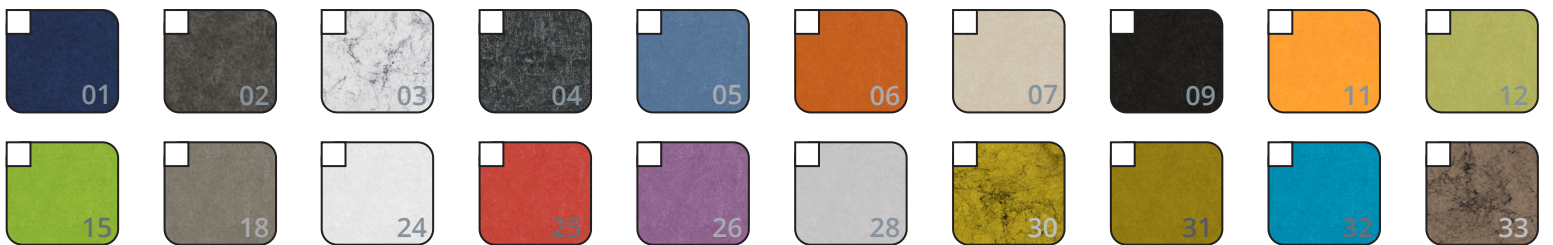

ACOUSTIC FINISH

LUMEN OUTPUT W/Ft:

Watts	30K	35K	40K
5W	515 lm	525 lm	535 lm
7W	720 lm	735 lm	750 lm
10W	1030lm	1050 lm	1080 lm

Project:

Type: