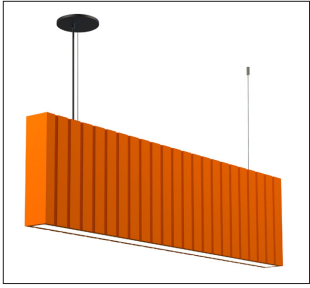

ACOUSTIC FINISH

LUMEN OUTPUT W/Ft:

Watts	30K	35K	40K
5W	515 lm	525 lm	535 lm
7W	720 lm	735 lm	750 lm
10W	1030lm	1050 lm	1080 lm

Project:

Type:

SIZE:

FR - FLUSH REGULAR

RADIANCE:

DIRECT DISTRIBUTION

UNEVEN DISTRIBUTION

H-Height	S-Size	W-Width
12 Inch = 11.75 Inch	4 Feet = 47.75 Inch	3.00 Inch
16 Inch = 15.75 Inch	6 Feet = 71.75 Inch	
24 Inch = 23.75 Inch	8 Feet = 95.75Inch	

DESIGN: