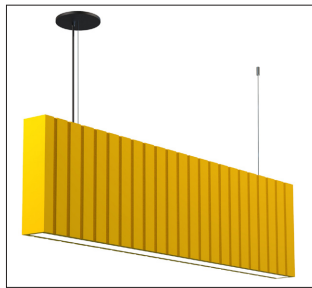

SIZE:

RADIANCE:

H-Height	S-Size	W-Width
12 Inch = 11.75 Inch	4 Feet = 47.75 Inch	3.00 Inch
16 Inch = 15.75 Inch	6 Feet = 71.75 Inch	
24 Inch = 23.75 Inch	8 Feet = 95.75Inch	

DESIGN:

FLUSH VCUT FINISHES:

#11