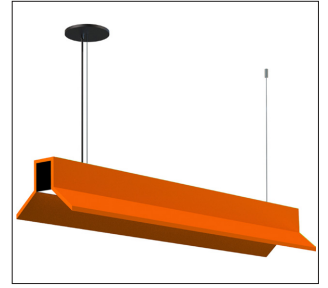

SIZE:

RADIANCE:

H-Height	S-Size	W-Width
12 Inch = 11.75 Inch	4 Feet = 47.75 Inch	3.00 Inch
16 Inch = 15.75 Inch	6 Feet = 71.75 Inch	
24 Inch = 23.75 Inch	8 Feet = 95.75Inch	

DESIGN:

DS - DOME

FLUSH VCUT FINISHES: