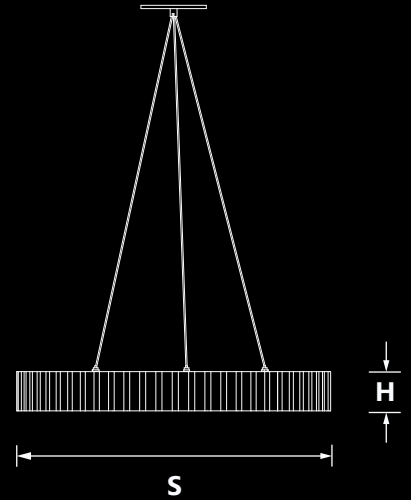

FINISH

Project:	<input type="text"/>
Type:	<input type="text"/>

Declare.

SIZE:

H-Height	S-Size	W-Width
A - 0.5 Inch	2 Feet = 23.75 Inch	0.50 Inch
B - 4 Inch	3 Feet = 35.75 Inch	
C - 6 Inch	4 Feet = 47.75 Inch	