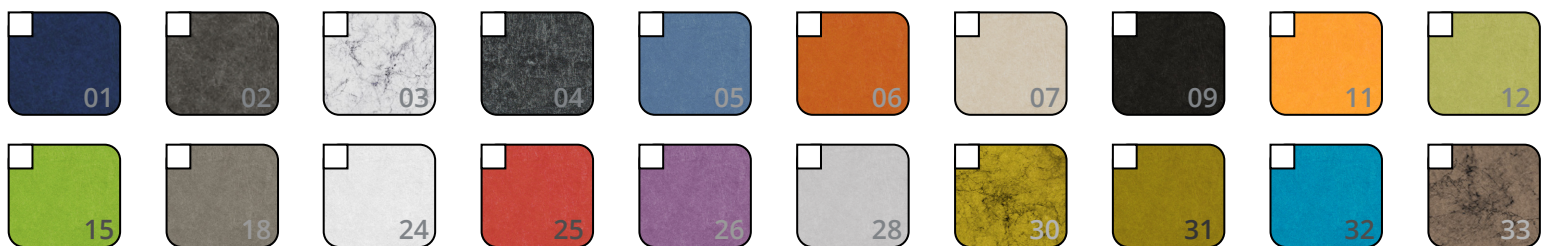

FINISH

Project:	____
Type:	____

Declare.