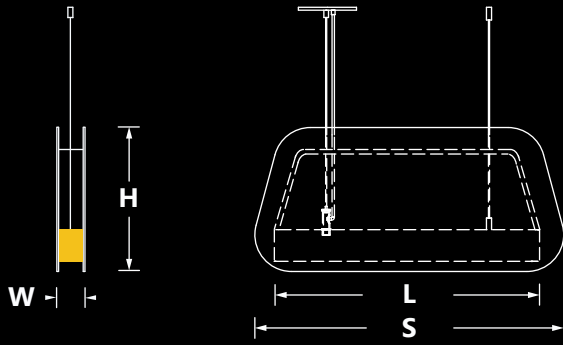

## LUMEN OUTPUT W/Ft:

Watts	30K	35K	40K
20W	2080 lm	2120 lm	2160 lm
30W	3115 lm	3180 lm	3245 lm
40W	4115 lm	4240 lm	4325 lm

Project:

Type:

**SIZE:**

**RADIANCE:**

**DIRECT DISTRIBUTION**

**UNEVEN DISTRIBUTION**

H - Height	S-Size	L - Luminare Length	W - Width
16 Inch = 15.75 Inch	30 Inch	22.80 Inch	2.75 Inch
18 Inch = 17.75 Inch	40 Inch	33.80 Inch	
24 Inch = 23.75 Inch	50 Inch	44.80 Inch	

**FINISHES:**

#01

#11

#26