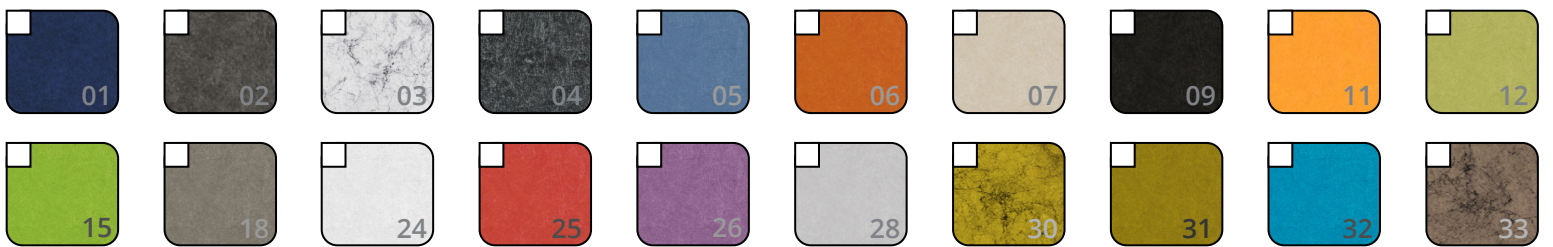

ACOUSTIC FINISH

LUMEN OUTPUT W/Ft:

Watts	30K	35K	40K
20W	2080 lm	2120 lm	2160 lm
30W	3115 lm	3180 lm	3245 lm
40W	4115 lm	4240 lm	4325 lm

Project:

Type: