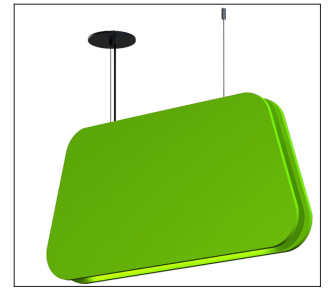

## FEATURES:

- ✓ Architectural sound absorbing Eco Felt Acoustic panel.
- ✓ Made from recyclable plastic material available in different thicknesses.
- ✓ Class1 Fire rated with 0.7 Noise Reduction Coefficient/1" Acoustic.
- ✓ Light source: LED Board (5.5"/11"/22"/24").
- ✓ Diffused illumination is provided by frosted opal lens.
- ✓ Extruded aluminum body comes with built-in-driver and available in white, black or grey finish.
- ✓ Also available with custom colour options.
- ✓ LED Strips are rated for 60,000hrs. L80 with +90 CRI.
- ✓ Has a proven record in office, commercial and retail installations.
- ✓ Custom modifications are available.
- ✓ ED luminaires are certified to CSA and UL Standards. **reinventlight**

H - Height	S-Size	L - Luminare Length	W - Width
16 Inch = 15.75 Inch	30 Inch	22.80 Inch	2.75 Inch
18 Inch = 17.75 Inch	40 Inch	33.80 Inch	
24 Inch = 23.75 Inch	50 Inch	44.80 Inch	

**FINISHES:**

#01

#11

#26

#15

#25

#18

#32

#06