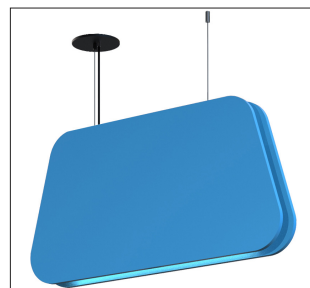

SIZE:

RADIANCE:

DIRECT DISTRIBUTION

UNEVEN DISTRIBUTION

H - Height	S-Size	L - Luminare Length	W - Width
16 Inch = 15.75 Inch	30 Inch	22.80 Inch	2.75 Inch
18 Inch = 17.75 Inch	40 Inch	33.80 Inch	
24 Inch = 23.75 Inch	50 Inch	44.80 Inch	

FINISHES:

#32