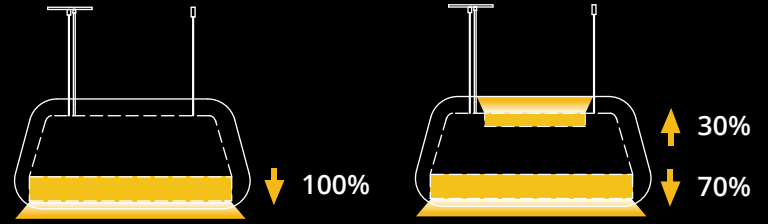

## FEATURES:

- ✓ Architectural sound absorbing Eco Felt Acoustic panel.
- ✓ Made from recyclable plastic material available in different thicknesses.
- ✓ Class1 Fire rated with 0.7 Noise Reduction Coefficient/1" Acoustic.
- ✓ Light source: LED Board (5.5"/11"/22"/24").
- ✓ Diffused illumination is provided by frosted opal lens.
- ✓ Extruded aluminum body comes with built-in-driver and available in white, black or grey finish.
- ✓ Also available with custom colour options.
- ✓ LED Strips are rated for 60,000hrs. L80 with +90 CRI.
- ✓ Has a proven record in office, commercial and retail installations.
- ✓ Custom modifications are available.
- ✓ ED luminaires are certified to CSA and UL Standards. **reinventlight**

## SPECIFICATION:

**Sonic VECTOR+** ------------

Enter the Product Code into the boxes above.

<b>TYPE</b>	<b>HEIGHT</b>	<b>SIZE</b>	<b>SOURCE</b>	<b>RADIANCE</b>	<b>VOLTAGE</b>
<input type="checkbox"/> TS - Trapezoid	<input type="checkbox"/> 16 Inch <input type="checkbox"/> 18 Inch <input type="checkbox"/> 24 Inch	30 Inch 40 Inch 50 Inch	20WLED 30WLED 40WLED	<input type="checkbox"/> DD - Direct (100%Down) <input type="checkbox"/> UD - Uneven(70%Down/30%Up)** <small>*Light Distribution. **Not available for 16inch Height.</small>	<input type="checkbox"/> 120V <input type="checkbox"/> 277V <input type="checkbox"/> 347V* <small>*Not available for all configurations.</small>

## LUMEN OUTPUT W/Ft:

Watts	30K	35K	40K
20W	2080 lm	2120 lm	2160 lm
30W	3115 lm	3180 lm	3245 lm
40W	4115 lm	4240 lm	4325 lm

Project:

Type:

**SIZE:**

**RADIANCE:**

**DIRECT DISTRIBUTION**

**UNEVEN DISTRIBUTION**

H - Height	S-Size	L - Luminare Length	W - Width
16 Inch = 15.75 Inch	30 Inch	22.80 Inch	2.75 Inch
18 Inch = 17.75 Inch	40 Inch	33.80 Inch	
24 Inch = 23.75 Inch	50 Inch	44.80 Inch	

**FINISHES:**

#01

#11

#26