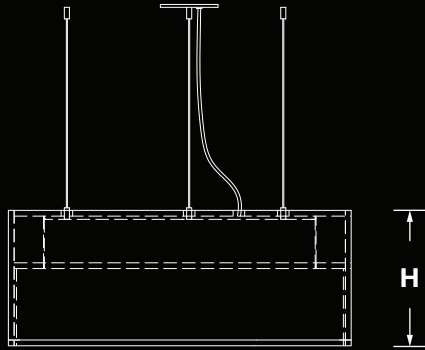

## LUMEN OUTPUT:

Watts	30K	35K	40K
25W	2205 lm	2250 lm	2295 lm
50W	4410 lm	4500 lm	4590 lm

Project:

Type:

**SIZE:**

H - Height	S- Size (Diameter)
12 Inch = 11.75 Inch	30 Inch = 29.75 Inch
16 Inch = 15.75 Inch	<b>L- Luminaire</b>
24 Inch = 23.75 Inch	23.75 Inch

**FINISHES:**

(04/181)

(04/151)

(04/164)

(04/133)

(04/121)

(04/131)

(04/145)