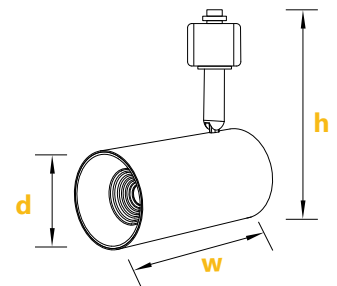

**MOUNTING**

- 
- JT-Juno Track
- 
- 
- 
- \*
- 
- \*Other track adapters are available.

**REFLECTOR**

- 
- SP - Spot
- 
- 
- FL - Flood
- 
- 
- WF - Wide Flood

**FINISH**

- 
- WH - White
- 
- 
- BK - Black
- 
- 
- GR - Grey

**CCT**

- 
- 30K/90CRI - 3000Kelvin
- 
- 
- 35K/90CRI - 3500Kelvin
- 
- 
- 40K/90CRI - 4000Kelvin
- 
- \*Other options are available.

**DIMENSIONS:**

Height	Width	Diameter
5.500"	4.125"	2.375"

**LUMEN OUTPUT:**