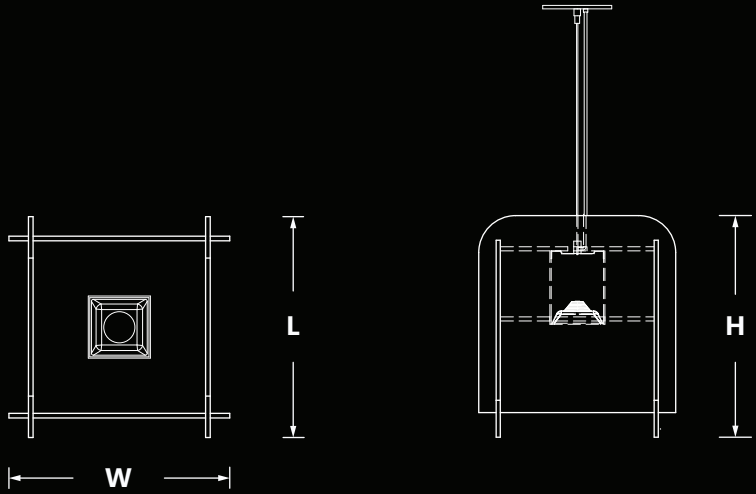

## LUMEN OUTPUT:

Watts	30K	35K	40K
15W	1400 lm	1430 lm	1460 lm
20W	1910 lm	1950 lm	1990 lm
25W	2350 lm	2400 lm	2450 lm

Project:

Type:

SIZE:

L - Length	W - Width	H - Height
12.00 Inch	12.00 Inch	12.00 Inch = 11.75 Inch
16.00 Inch	16.00 Inch	16.00 Inch = 15.75 Inch
24.00 Inch	24.00 Inch	24.00 Inch = 23.75 Inch