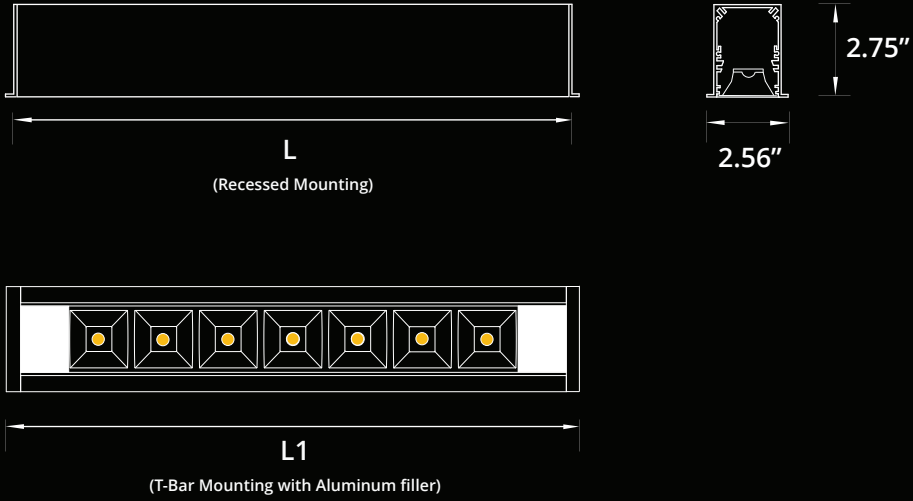

FEATURES:

- ✓ Architectural linear luminaire with direct distribution.
- ✓ Light source: 11" LED Modular board.
- ✓ Dark Optic provides superior lighting distribution with precise low glare illumination.
- ✓ Offered with regular 50°/16UGR, flood 80°/19UGR or asymmetric beam angle.
- ✓ Available for row mounted installations in various lengths.
- ✓ Suitable for recessed installation in to drywall or T-Bar.
- ✓ Extruded aluminum body comes with white, black or grey finish.
- ✓ Also available with custom color options.
- ✓ LED's are rated for 60,000hrs. L80 with +90CRI.
- ✓ Has a proven record in office, commercial and retail installations.
- ✓ Custom modifications are available.
- ✓ ED luminaires are certified to CSA and UL Standards. **reinventlight**

LUMEN OUTPUT W/Ft:

Watts	30K	35K	40K
5W	610 lm	625 lm	640 lm
7W	855 lm	875 lm	895 lm
10W	1225lm	1250 lm	1275 lm

Project:

Type:

Specifications are subject to change without notice. Every effort has been made for accuracy and errors are unintentional.

SIZE:

Size	L(CUTOUT)	L1(T-BAR)	LED Strips
1 Feet	11.155 Inch	11.750 Inch	1x11"
2 Feet	22.138 Inch	23.750 Inch	2x11"
3 Feet	33.121 Inch	35.750 Inch	3x11"
4 Feet	44.104 Inch	47.750 Inch	4x11"
5 Feet	55.087 Inch	59.750 Inch	5x11"
6 Feet	66.070 Inch	71.750 Inch	6x11"
7 Feet	77.053 Inch	83.750 Inch	7x11"
8 Feet	88.036 Inch	95.750 Inch	8x11"