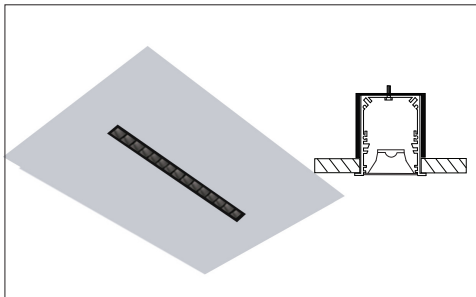

FEATURES:

- ✓ Architectural linear luminaire with direct distribution.
- ✓ Light source: 11" LED Modular board.
- ✓ Dark Optic provides superior lighting distribution with precise low glare illumination.
- ✓ Offered with regular 50°/16UGR, flood 80°/19UGR or asymmetric beam angle.
- ✓ Available for row mounted installations in various lengths.
- ✓ Suitable for recessed installation in to drywall or T-Bar.
- ✓ Extruded aluminum body comes with white, black or grey finish.
- ✓ Also available with custom color options.
- ✓ LED's are rated for 60,000hrs. L80 with +90CRI.
- ✓ Has a proven record in office, commercial and retail installations.
- ✓ Custom modifications are available.
- ✓ ED luminaires are certified to CSA and UL Standards. **reinventlight**

SIZE:

Size	L(CUTOUT)	L1(T-BAR)	LED Strips
1 Feet	11.155 Inch	11.750 Inch	1x11"
2 Feet	22.138 Inch	23.750 Inch	2x11"
3 Feet	33.121 Inch	35.750 Inch	3x11"
4 Feet	44.104 Inch	47.750 Inch	4x11"
5 Feet	55.087 Inch	59.750 Inch	5x11"
6 Feet	66.070 Inch	71.750 Inch	6x11"
7 Feet	77.053 Inch	83.750 Inch	7x11"
8 Feet	88.036 Inch	95.750 Inch	8x11"

RADIANCE:

MOUNTING:

RECESSED

RECESSED T-BAR

BEAMS:

REGULAR BEAM

FLOOD BEAM

ASYMMETRIC BEAM