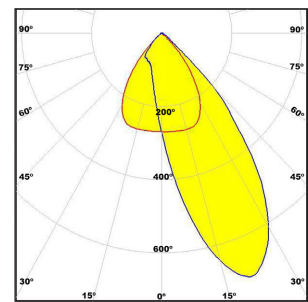

LUMEN OUTPUT W/Ft:

Watts	30K	35K	40K
5W	610 lm	625 lm	640 lm
7W	855 lm	875 lm	895 lm
10W	1225lm	1250 lm	1275 lm

Project:

Type:

Specifications are subject to change without notice. Every effort has been made for accuracy and errors are unintentional.

SIZE:

Size	L(CUTOUT)	L1(T-BAR)	LED Strips
1 Feet	11.155 Inch	11.750 Inch	1x11"
2 Feet	22.138 Inch	23.750 Inch	2x11"
3 Feet	33.121 Inch	35.750 Inch	3x11"
4 Feet	44.104 Inch	47.750 Inch	4x11"
5 Feet	55.087 Inch	59.750 Inch	5x11"
6 Feet	66.070 Inch	71.750 Inch	6x11"
7 Feet	77.053 Inch	83.750 Inch	7x11"
8 Feet	88.036 Inch	95.750 Inch	8x11"

RADIANCE:

MOUNTING:

RECESSED

RECESSED T-BAR

BEAMS:

REGULAR BEAM

FLOOD BEAM

ASYMMETRIC BEAM