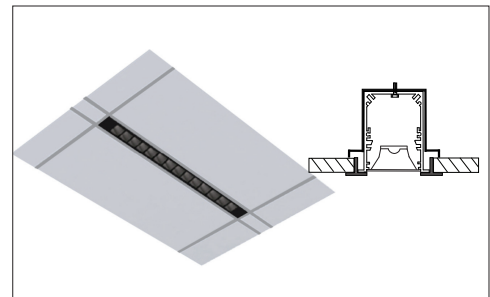

FEATURES:

- ✓ Architectural linear luminaire with direct distribution.
- ✓ Light source: 11" LED Modular board.
- ✓ Dark Optic provides superior lighting distribution with precise low glare illumination.
- ✓ Offered with regular 50°/16UGR, flood 80°/19UGR or asymmetric beam angle.
- ✓ Available for row mounted installations in various lengths.
- ✓ Suitable for recessed installation in to drywall or T-Bar.
- ✓ Extruded aluminum body comes with white, black or grey finish.
- ✓ Also available with custom color options.
- ✓ LED's are rated for 60,000hrs. L80 with +90CRI.
- ✓ Has a proven record in office, commercial and retail installations.
- ✓ Custom modifications are available.
- ✓ ED luminaires are certified to CSA and UL Standards. **reinventlight**

SIZE:

Size	L(CUTOUT)	L1(T-BAR)	LED Strips
1 Feet	11.155 Inch	11.750 Inch	1x11"
2 Feet	22.138 Inch	23.750 Inch	2x11"
3 Feet	33.121 Inch	35.750 Inch	3x11"
4 Feet	44.104 Inch	47.750 Inch	4x11"
5 Feet	55.087 Inch	59.750 Inch	5x11"
6 Feet	66.070 Inch	71.750 Inch	6x11"
7 Feet	77.053 Inch	83.750 Inch	7x11"
8 Feet	88.036 Inch	95.750 Inch	8x11"

RADIANCE:

MOUNTING:

RECESSED

RECESSED T-BAR

BEAMS:

REGULAR BEAM

FLOOD BEAM

ASYMMETRIC BEAM