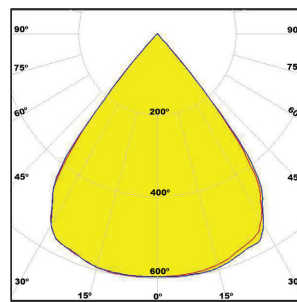

LUMEN OUTPUT W/Ft:

Watts	30K	35K	40K
5W	610 lm	625 lm	640 lm
7W	855 lm	875 lm	895 lm
10W	1225lm	1250 lm	1275 lm

Project:

Type:

Specifications are subject to change without notice. Every effort has been made for accuracy and errors are unintentional.

SIZE:

Size	L(CUTOUT)	L1(T-BAR)	LED Strips
1 Feet	11.155 Inch	11.750 Inch	1x11"
2 Feet	22.138 Inch	23.750 Inch	2x11"
3 Feet	33.121 Inch	35.750 Inch	3x11"
4 Feet	44.104 Inch	47.750 Inch	4x11"
5 Feet	55.087 Inch	59.750 Inch	5x11"
6 Feet	66.070 Inch	71.750 Inch	6x11"
7 Feet	77.053 Inch	83.750 Inch	7x11"
8 Feet	88.036 Inch	95.750 Inch	8x11"

RADIANCE:

MOUNTING:

RECESSED

RECESSED T-BAR

BEAMS:

REGULAR BEAM

FLOOD BEAM

ASYMMETRIC BEAM