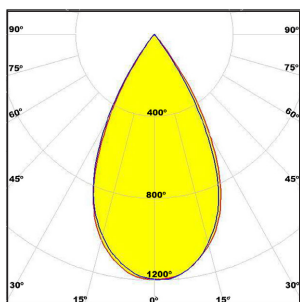

LUMEN OUTPUT W/Ft:

Watts	30K	35K	40K
5W	610 lm	625 lm	640 lm
7W	855 lm	875 lm	895 lm
10W	1225lm	1250 lm	1275 lm

Project:

Type:

Specifications are subject to change without notice. Every effort has been made for accuracy and errors are unintentional.

SIZE:

Size	L(CUTOUT)	L1(T-BAR)	LED Strips
1 Feet	11.155 Inch	11.750 Inch	1x11"
2 Feet	22.138 Inch	23.750 Inch	2x11"
3 Feet	33.121 Inch	35.750 Inch	3x11"
4 Feet	44.104 Inch	47.750 Inch	4x11"
5 Feet	55.087 Inch	59.750 Inch	5x11"
6 Feet	66.070 Inch	71.750 Inch	6x11"
7 Feet	77.053 Inch	83.750 Inch	7x11"
8 Feet	88.036 Inch	95.750 Inch	8x11"

RADIANCE:

MOUNTING:

RECESSED

RECESSED T-BAR

BEAMS:

REGULAR BEAM

FLOOD BEAM

ASYMMETRIC BEAM