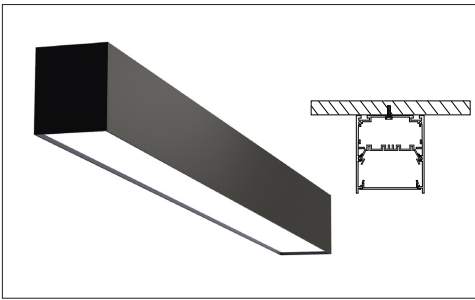

MOUNTING:

SURFACE MOUNT