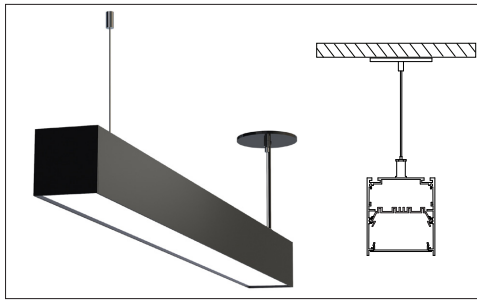

FEATURES:

- ✓ Architectural linear luminaire with direct or direct/indirect distribution.
- ✓ Light source: LED board (5.5"/11"/22"/24").
- ✓ Even illumination is provided by regressed opal lens.
- ✓ Available for row mounted installations in various lengths.
- ✓ Suitable for surface, suspended and recessed trimless installations.
- ✓ Extruded aluminum body comes with white, black or grey finish.
- ✓ Also available with various custom color options.
- ✓ LED Strips are rated for 60,000hrs. L80 with +90 CRI.
- ✓ Has a proven record in office, commercial and retail installations.
- ✓ Custom modifications are available.
- ✓ ED luminaires are certified to CSA and UL Standards.

SIZE:

Size	L (LENGTH)
1 Foot	11.75 Inch
2 Feet	24.50 Inch
3 Feet	35.50 Inch
4 Feet	48.25 Inch
5 Feet	59.25 Inch
6 Feet	72.00 Inch
7 Feet	83.00 Inch
8 Feet	95.75 Inch

RADIANCE:

DIRECT DISTRIBUTION

UNEVEN DISTRIBUTION

MOUNTING:

SURFACE MOUNT

SUSPENDED

RECESSED TRIMLESS

WALL MOUNT

WALL FLUSH

90° LEFT/90° RIGHT