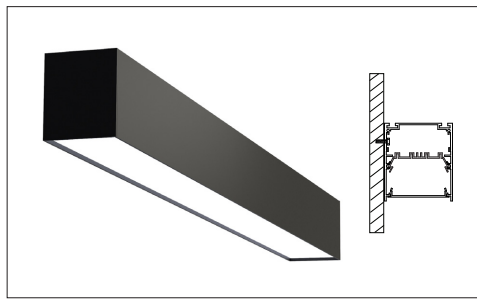

FEATURES:

- ✓ Architectural linear luminaire with direct or direct/indirect distribution.
- ✓ Light source: LED board (5.5"/11"/22"/24").
- ✓ Even illumination is provided by regressed opal lens.
- ✓ Available for row mounted installations in various lengths.
- ✓ Suitable for surface, suspended and recessed trimless installations.
- ✓ Extruded aluminum body comes with white, black or grey finish.
- ✓ Also available with various custom color options.
- ✓ LED Strips are rated for 60,000hrs. L80 with +90 CRI.
- ✓ Has a proven record in office, commercial and retail installations.
- ✓ Custom modifications are available.
- ✓ ED luminaires are certified to CSA and UL Standards.

MOUNTING:

SURFACE MOUNT

SUSPENDED

RECESSED TRIMLESS

WALL MOUNT

WALL FLUSH

90° LEFT/90° RIGHT