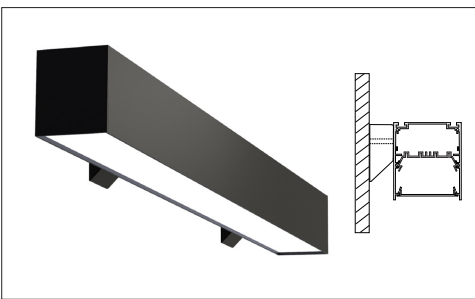

FEATURES:

- ✓ Architectural linear luminaire with direct or direct/indirect distribution.
- ✓ Light source: LED board (5.5"/11"/22"/24").
- ✓ Even illumination is provided by regressed opal lens.
- ✓ Available for row mounted installations in various lengths.
- ✓ Suitable for surface, suspended and recessed trimless installations.
- ✓ Extruded aluminum body comes with white, black or grey finish.
- ✓ Also available with various custom color options.
- ✓ LED Strips are rated for 60,000hrs. L80 with +90 CRI.
- ✓ Has a proven record in office, commercial and retail installations.
- ✓ Custom modifications are available.
- ✓ ED luminaires are certified to CSA and UL Standards.

MOUNTING:

SURFACE MOUNT

SUSPENDED

RECESSED TRIMLESS

WALL MOUNT

WALL FLUSH

90° LEFT/90° RIGHT