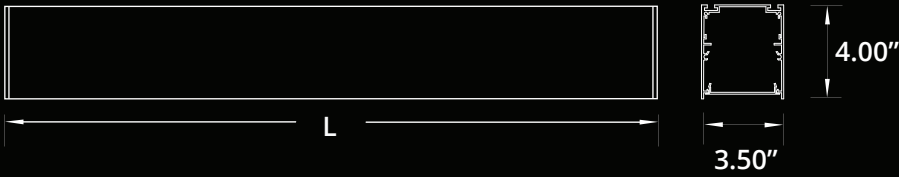

SIZE:

Size	L (LENGTH)
1 Foot	11.75 Inch
2 Feet	24.50 Inch
3 Feet	35.50 Inch
4 Feet	48.25 Inch
5 Feet	59.25 Inch
6 Feet	72.00 Inch
7 Feet	83.00 Inch
8 Feet	95.75 Inch

RADIANCE:

DIRECT DISTRIBUTION

UNEVEN DISTRIBUTION

MOUNTING:

SURFACE MOUNT

SUSPENDED

RECESSED TRIMLESS

WALL MOUNT

WALL FLUSH

90° LEFT/90° RIGHT