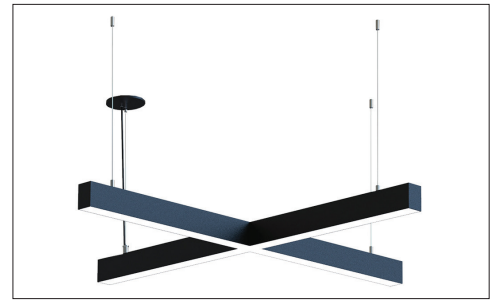


FEATURES:

- ✓ Architectural luminaire with direct or direct-indirect distribution.
- ✓ Light source: LED board (5.5"/11"/22"/24").
- ✓ Diffused illumination is provided by high efficiency frosted opal lens.
- ✓ Suitable for surface, suspended and recessed installations.
- ✓ Extruded aluminum body comes with white, black or grey finish.
- ✓ Also available with custom color options.
- ✓ LED Strips are rated for 60,000hrs. L80 with +90 CRI.
- ✓ Has a proven record in office, commercial and retail installations.
- ✓ Custom modifications are available.
- ✓ ED luminaires are certified to CSA and UL Standards.

reinventlight

SPECIFICATION:

ED CROSS+ - - - - - - - - - -

Enter the Product Code into the boxes above.

SIZE

- 2 Feet
- 3 Feet
- 4 Feet
- *

 * Specify required length.
 ** Custom angles are available.

SOURCE

LUMEN OUTPUT:

Watts	30K	35K	40K
25W	2610 lm	2650 lm	2690 lm
50W	5150 lm	5250 lm	5380 lm
75W	7720 lm	7875 lm	8030 lm

Declare.

Project:

Type:

SIZE:

Size	LengthxWidth
2 Feet	23.25x23.25 Inch
3 Feet	34.25x34.25 Inch
4 Feet	45.50x45.50 Inch

RADIANCE:

DIRECT DISTRIBUTION

UNEVEN DISTRIBUTION

MOUNTING:

SURFACE MOUNT

SUSPENDED

WALL MOUNT

RECESSED TRIMLESS