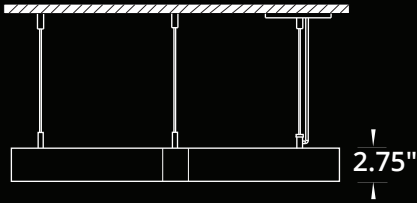

LUMEN OUTPUT:

Watts	30K	35K	40K
25W	2610 lm	2650 lm	2690 lm
50W	5150 lm	5250 lm	5380 lm
75W	7720 lm	7875 lm	8030 lm

Declare.

Project:

Type:

SIZE:

Size	LengthxWidth
2 Feet	23.25x23.25 Inch
3 Feet	34.25x34.25 Inch
4 Feet	45.50x45.50 Inch

RADIANCE:

DIRECT DISTRIBUTION

UNEVEN DISTRIBUTION

MOUNTING:

SURFACE MOUNT

SUSPENDED

WALL MOUNT

RECESSED TRIMLESS