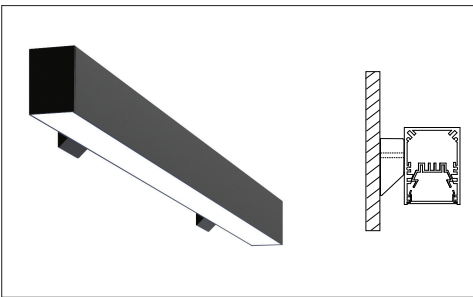

**LUMEN OUTPUT W/Ft:**

Watts	30K	35K	40K
5W	515 lm	525 lm	535 lm
7W	720 lm	735 lm	750 lm
10W	1030lm	1050 lm	1080 lm

**Project:**

**Type:**

**SIZE:**

Size	L (LENGTH)
1 Feet	11.780 Inch
2 Feet	24.530 Inch
3 Feet	35.530 Inch
4 Feet	48.280 Inch
5 Feet	59.280 Inch
6 Feet	72.030 Inch
7 Feet	83.030 Inch
8 Feet	95.780 Inch

**RADIANCE:**

**DIRECT DISTRIBUTION**

**UNEVEN DISTRIBUTION**

**MOUNTING:**

**SURFACE MOUNT**

**SUSPENDED**

**RECESSED TRIMLESS**

**WALL MOUNT**

**WALL FLUSH**

**90° LEFT/90° RIGHT**