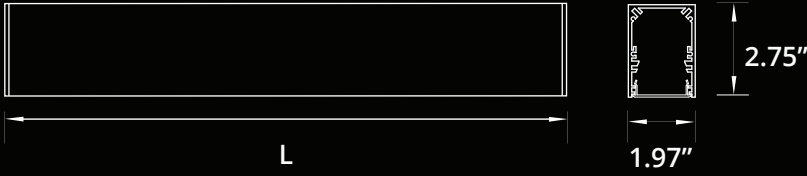

**FEATURES:**

- ✓ Architectural linear luminaire with direct or direct/indirect distribution.
- ✓ Light source: LED board (5.5"/11"/22"/24").
- ✓ Even illumination is provided by variety of high efficiency optic lenses.
- ✓ Available for row mounted installations in various lengths.
- ✓ Suitable for surface,suspended,recessed and damp area installations.
- ✓ Extruded aluminum body comes with white, black or grey finish.
- ✓ Also available with various custom color options.
- ✓ LED Strips are rated for 60,000hrs. L80 with +90 CRI.
- ✓ Has a proven record in office, commercial and retail installations.
- ✓ Custom modifications are available.
- ✓ ED luminaires are certified to CSA and UL Standards.

**LUMEN OUTPUT W/Ft:**

Watts	30K	35K	40K
5W	515 lm	525 lm	535 lm
7W	720 lm	735 lm	750 lm
10W	1030lm	1050 lm	1080 lm

**Project:**

**Type:**

**SIZE:**

Size	L (LENGTH)
1 Feet	11.780 Inch
2 Feet	24.530 Inch
3 Feet	35.530 Inch
4 Feet	48.280 Inch
5 Feet	59.280 Inch
6 Feet	72.030 Inch
7 Feet	83.030 Inch
8 Feet	95.780 Inch

**WALL FLUSH**

**90° LEFT/90° RIGHT**