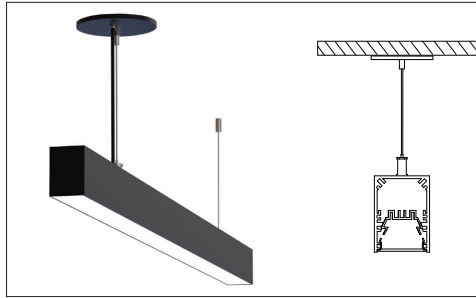

**LUMEN OUTPUT W/Ft:**

Watts	30K	35K	40K
5W	515 lm	525 lm	535 lm
7W	720 lm	735 lm	750 lm
10W	1030lm	1050 lm	1080 lm

**Project:**

**Type:**

**SIZE:**

Size	L (LENGTH)
1 Feet	11.780 Inch
2 Feet	24.530 Inch
3 Feet	35.530 Inch
4 Feet	48.280 Inch
5 Feet	59.280 Inch
6 Feet	72.030 Inch
7 Feet	83.030 Inch
8 Feet	95.780 Inch

**RADIANCE:**

**DIRECT DISTRIBUTION**

**UNEVEN DISTRIBUTION**

**MOUNTING:**

**SURFACE MOUNT**

**SUSPENDED**

**RECESSED TRIMLESS**

**WALL MOUNT**

**WALL FLUSH**

**90° LEFT/90° RIGHT**