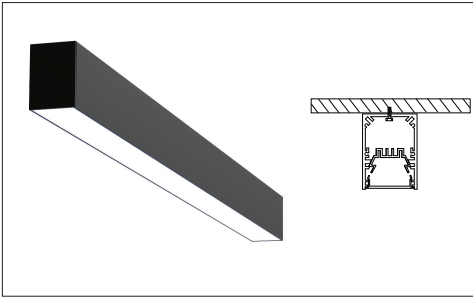

**LUMEN OUTPUT W/Ft:**

Watts	30K	35K	40K
5W	515 lm	525 lm	535 lm
7W	720 lm	735 lm	750 lm
10W	1030lm	1050 lm	1080 lm

**Project:**

**Type:**

**SIZE:**

Size	L (LENGTH)
1 Feet	11.780 Inch
2 Feet	24.530 Inch
3 Feet	35.530 Inch
4 Feet	48.280 Inch
5 Feet	59.280 Inch
6 Feet	72.030 Inch
7 Feet	83.030 Inch
8 Feet	95.780 Inch

**RADIANCE:**

**DIRECT DISTRIBUTION**

**UNEVEN DISTRIBUTION**

**MOUNTING:**

**SURFACE MOUNT**

**SUSPENDED**

**RECESSED TRIMLESS**

**WALL MOUNT**

**WALL FLUSH**

**90° LEFT/90° RIGHT**