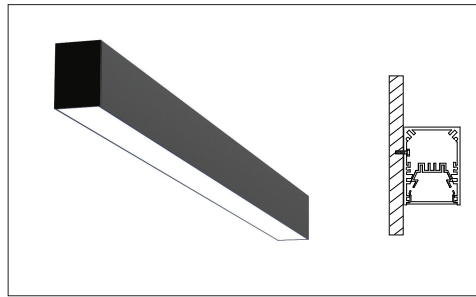

**FEATURES:**

- ✓ Architectural linear luminaire with direct or direct/indirect distribution.
- ✓ Light source: LED board (5.5"/11"/22"/24").
- ✓ Even illumination is provided by variety of high efficiency optic lenses.
- ✓ Available for row mounted installations in various lengths.
- ✓ Suitable for surface,suspended,recessed and damp area installations.
- ✓ Extruded aluminum body comes with white, black or grey finish.
- ✓ Also available with various custom color options.
- ✓ LED Strips are rated for 60,000hrs. L80 with +90 CRI.
- ✓ Has a proven record in office, commercial and retail installations.
- ✓ Custom modifications are available.
- ✓ ED luminaires are certified to CSA and UL Standards.

**LUMEN OUTPUT W/Ft:**

Watts	30K	35K	40K
5W	515 lm	525 lm	535 lm
7W	720 lm	735 lm	750 lm
10W	1030lm	1050 lm	1080 lm

**Project:**

**Type:**

**SIZE:**

Size	L (LENGTH)
1 Feet	11.780 Inch
2 Feet	24.530 Inch
3 Feet	35.530 Inch
4 Feet	48.280 Inch
5 Feet	59.280 Inch
6 Feet	72.030 Inch
7 Feet	83.030 Inch
8 Feet	95.780 Inch

**RADIANCE:**

**DIRECT DISTRIBUTION**

**UNEVEN DISTRIBUTION**

**MOUNTING:**

**SURFACE MOUNT**

**SUSPENDED**

**RECESSED TRIMLESS**

**WALL MOUNT**

**WALL FLUSH**

**90° LEFT/90° RIGHT**