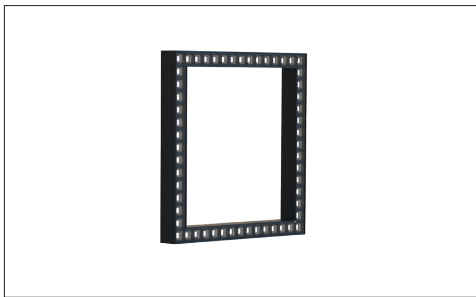

## FEATURES:

- ✓ Architectural linear luminaire with direct or direct/indirect distribution.
- ✓ Light source: LED board 11".
- ✓ Dark Optic provides superior lighting distribution with precise low glare illumination.
- ✓ Offered with Regular 50°/10UGR or Flood 80°/15UGR internal optic.
- ✓ Suitable for surface, suspended and recessed installations.
- ✓ Extruded aluminum body comes with white, black or grey finish.
- ✓ LED Strips are rated for 60,000hrs. L80 with +90 CRI.
- ✓ Has a proven record in office, commercial and retail installations.
- ✓ Custom modifications are available.
- ✓ ED luminaires are certified to CSA and UL Standards.

## LUMEN OUTPUT:

Watts	30K	35K	40K
25W	3570 lm	3660 lm	3750 lm
50W	5800 lm	5950 lm	6100 lm
75W	8825 lm	9025 lm	9225 lm

**Project:**

**Type:**

**SIZE:**

Size	L x W
2x2x2 Feet	23.95 x 23.95 Inch
3x3x3 Feet	34.93 x 34.93 Inch
4x4x4 Feet	45.93 x 45.93 Inch

**RADIANCE:**

**DIRECT DISTRIBUTION**

**UNEVEN DISTRIBUTION**

**MOUNTING:**

SURFACE MOUNT

SUSPENDED

SURFACE MOUNT

RECESSED TRIMLESS