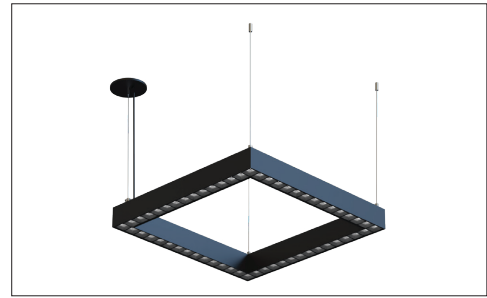

## FEATURES:

- ✓ Architectural linear luminaire with direct or direct/indirect distribution.
- ✓ Light source: LED board 11".
- ✓ Dark Optic provides superior lighting distribution with precise low glare illumination.
- ✓ Offered with Regular 50°/10UGR or Flood 80°/15UGR internal optic.
- ✓ Suitable for surface, suspended and recessed installations.
- ✓ Extruded aluminum body comes with white, black or grey finish.
- ✓ LED Strips are rated for 60,000hrs. L80 with +90 CRI.
- ✓ Has a proven record in office, commercial and retail installations.
- ✓ Custom modifications are available.
- ✓ ED luminaires are certified to CSA and UL Standards.

## LUMEN OUTPUT:

Watts	30K	35K	40K
25W	3570 lm	3660 lm	3750 lm
50W	5800 lm	5950 lm	6100 lm
75W	8825 lm	9025 lm	9225 lm

**Project:**

**Type:**

**SIZE:**

Size	L x W
2x2x2 Feet	23.95 x 23.95 Inch
3x3x3 Feet	34.93 x 34.93 Inch
4x4x4 Feet	45.93 x 45.93 Inch

**RADIANCE:**

**DIRECT DISTRIBUTION**

**UNEVEN DISTRIBUTION**

**MOUNTING:**

SURFACE MOUNT

SUSPENDED

SURFACE MOUNT

RECESSED TRIMLESS