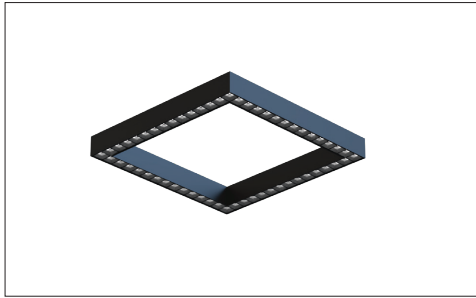

## FEATURES:

- ✓ Architectural linear luminaire with direct or direct/indirect distribution.
- ✓ Light source: LED board 11".
- ✓ Dark Optic provides superior lighting distribution with precise low glare illumination.
- ✓ Offered with Regular 50°/10UGR or Flood 80°/15UGR internal optic.
- ✓ Suitable for surface, suspended and recessed installations.
- ✓ Extruded aluminum body comes with white, black or grey finish.
- ✓ LED Strips are rated for 60,000hrs. L80 with +90 CRI.
- ✓ Has a proven record in office, commercial and retail installations.
- ✓ Custom modifications are available.
- ✓ ED luminaires are certified to CSA and UL Standards.

**RADIANCE:**

**DIRECT DISTRIBUTION**

**UNEVEN DISTRIBUTION**

**MOUNTING:**

SURFACE MOUNT

SUSPENDED

SURFACE MOUNT

RECESSED TRIMLESS