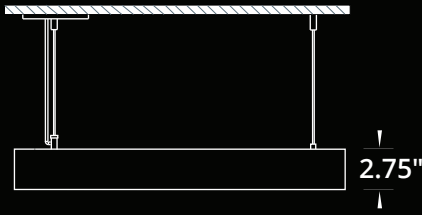

## LUMEN OUTPUT:

Watts	30K	35K	40K
25W	3570 lm	3660 lm	3750 lm
50W	5800 lm	5950 lm	6100 lm
75W	8825 lm	9025 lm	9225 lm

**Project:**

**Type:**

**SIZE:**

Size	L x W
2x2x2 Feet	23.95 x 23.95 Inch
3x3x3 Feet	34.93 x 34.93 Inch
4x4x4 Feet	45.93 x 45.93 Inch

**RADIANCE:**

**DIRECT DISTRIBUTION**

**UNEVEN DISTRIBUTION**

**MOUNTING:**

SURFACE MOUNT

SUSPENDED

SURFACE MOUNT

RECESSED TRIMLESS