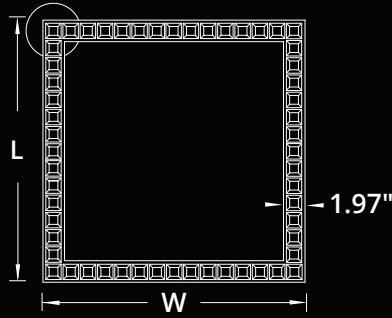

## LUMEN OUTPUT:

Watts	30K	35K	40K
25W	3570 lm	3660 lm	3750 lm
50W	5800 lm	5950 lm	6100 lm
75W	8825 lm	9025 lm	9225 lm

**Project:**

**Type:**

**SIZE:**

Size	L x W
2x2x2 Feet	23.95 x 23.95 Inch
3x3x3 Feet	34.93 x 34.93 Inch
4x4x4 Feet	45.93 x 45.93 Inch

**RADIANCE:**

**DIRECT DISTRIBUTION**

**UNEVEN DISTRIBUTION**

**MOUNTING:**

SURFACE MOUNT

SUSPENDED

SURFACE MOUNT

RECESSED TRIMLESS