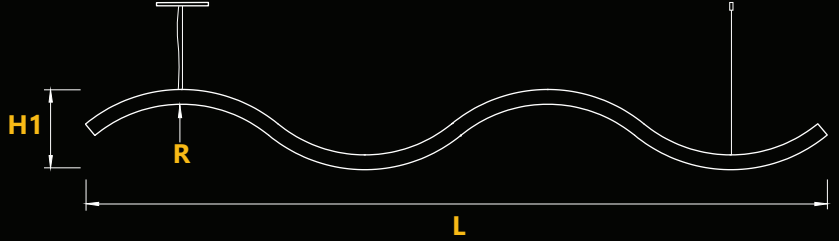

LUMEN OUTPUT W/FT:

Watts	30K	35K	40K
5W	440 lm	450 lm	460 lm
7W	618 lm	630 lm	642 lm
10W	882 lm	900 lm	918 lm

Project:

Type:

PROFILE:

3 Feet and 4 Feet

DIMENSIONS:

Profile	Size	Length	Height - H1	Radius - R
Width - W	3 Feet	37.03 Inch	7.87 Inch	15 Inch
2.36 Inch	4 Feet	46.75 Inch	6.00 Inch	30 Inch
Height - H	6 Feet	73.00 Inch	7.87 Inch	15 Inch
1.45 Inch	8 Feet	92.75 Inch	6.00 Inch	30 Inch

6 Feet and 8 Feet

SIZES AND CONFIGURATIONS:

3 Feet

4 Feet

6 Feet

8 Feet

4 Feet and 8 Feet - Combination

8 Feet - Combination