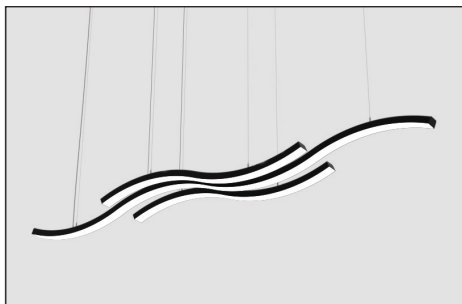

FEATURES:

- ✓ Architectural luminaire with direct lighting distribution.
- ✓ Light source: LED Tape.
- ✓ Diffused illumination is provided by high efficiency frosted opal lens.
- ✓ Sleek body of luminaire is made from curved aluminum profile.
- ✓ Extruded aluminum body comes with white, black or grey finish.
- ✓ Remote driver enclosure can be surface mounted or installed in a ceiling cavity. Standard enclosure size: 1.60”H x 3.75”W x 18.5”L.
- ✓ LED tape is rated for 60,000hrs. L80 with 90CRI.
- ✓ Has a proven record in office, commercial and retail installations.
- ✓ Custom modifications are available.
- ✓ ED luminaires are certified to CSA and UL Standards.

LUMEN OUTPUT W/FT:

Watts	30K	35K	40K
5W	440 lm	450 lm	460 lm
7W	618 lm	630 lm	642 lm
10W	882 lm	900 lm	918 lm

Project:

Type:

PROFILE:

3 Feet and 4 Feet

DIMENSIONS:

Profile	Size	Length	Height - H1	Radius - R
Width - W	3 Feet	37.03 Inch	7.87 Inch	15 Inch
2.36 Inch	4 Feet	46.75 Inch	6.00 Inch	30 Inch
Height - H	6 Feet	73.00 Inch	7.87 Inch	15 Inch
1.45 Inch	8 Feet	92.75 Inch	6.00 Inch	30 Inch

6 Feet and 8 Feet

SIZES AND CONFIGURATIONS:

3 Feet

4 Feet

6 Feet

8 Feet

4 Feet and 8 Feet - Combination

8 Feet - Combination