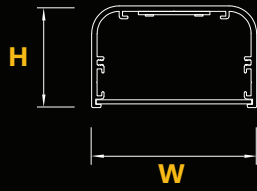

LUMEN OUTPUT W/FT:

Watts	30K	35K	40K
5W	440 lm	450 lm	460 lm
7W	618 lm	630 lm	642 lm
10W	882 lm	900 lm	918 lm

Project:

Type:

PROFILE:

3 Feet and 4 Feet

DIMENSIONS:

Profile	Size	Length	Height - H1	Radius - R
Width - W	3 Feet	37.03 Inch	7.87 Inch	15 Inch
2.36 Inch	4 Feet	46.75 Inch	6.00 Inch	30 Inch
Height - H	6 Feet	73.00 Inch	7.87 Inch	15 Inch
1.45 Inch	8 Feet	92.75 Inch	6.00 Inch	30 Inch

6 Feet and 8 Feet

SIZES AND CONFIGURATIONS:

3 Feet

4 Feet

6 Feet

8 Feet

4 Feet and 8 Feet - Combination

8 Feet - Combination