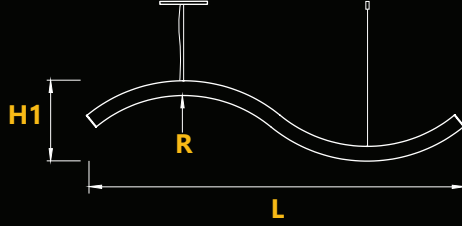

LUMEN OUTPUT W/FT:

Watts	30K	35K	40K
5W	440 lm	450 lm	460 lm
7W	618 lm	630 lm	642 lm
10W	882 lm	900 lm	918 lm

Project:

Type:

PROFILE:

3 Feet and 4 Feet

DIMENSIONS:

Profile	Size	Length	Height - H1	Radius - R
Width - W	3 Feet	37.03 Inch	7.87 Inch	15 Inch
2.36 Inch	4 Feet	46.75 Inch	6.00 Inch	30 Inch
Height - H	6 Feet	73.00 Inch	7.87 Inch	15 Inch
1.45 Inch	8 Feet	92.75 Inch	6.00 Inch	30 Inch