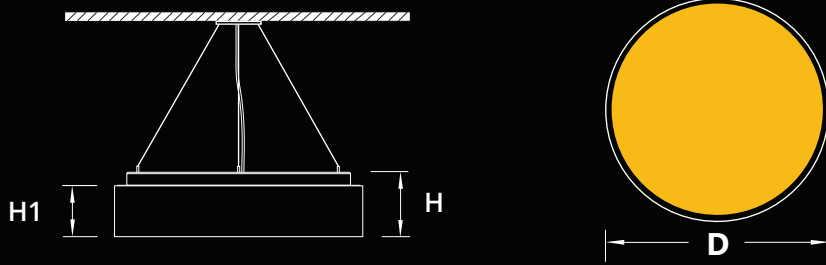

Watts	30K	35K	40K
25W	2610 lm	2650 lm	2690 lm
50W	5150 lm	5250 lm	5380 lm

Project:

Type:

SIZE:

Size	2 Feet
D - Diameter	24.00 Inch
H - Height	6.25 Inch
H1 - Height	5.00 Inch

RADIANCE:

DIRECT/INDIRECT DISTRIBUTION